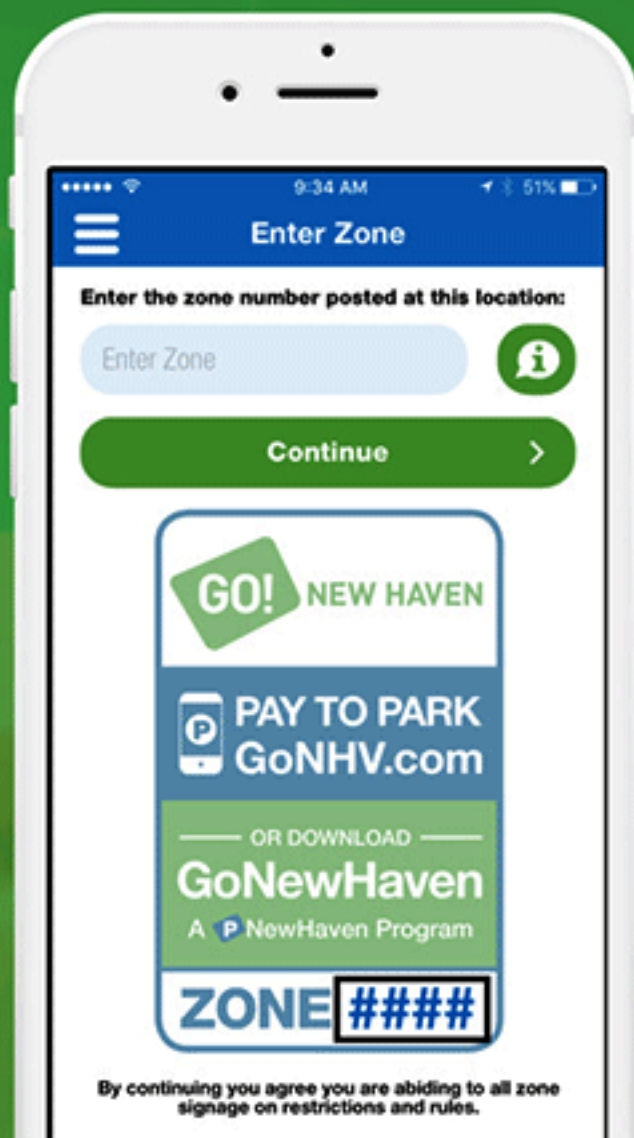

Super Fast and
Easy Registration

Enter your Zone Info found
on **GoNewHaven** signs

Extend your
Parking Session