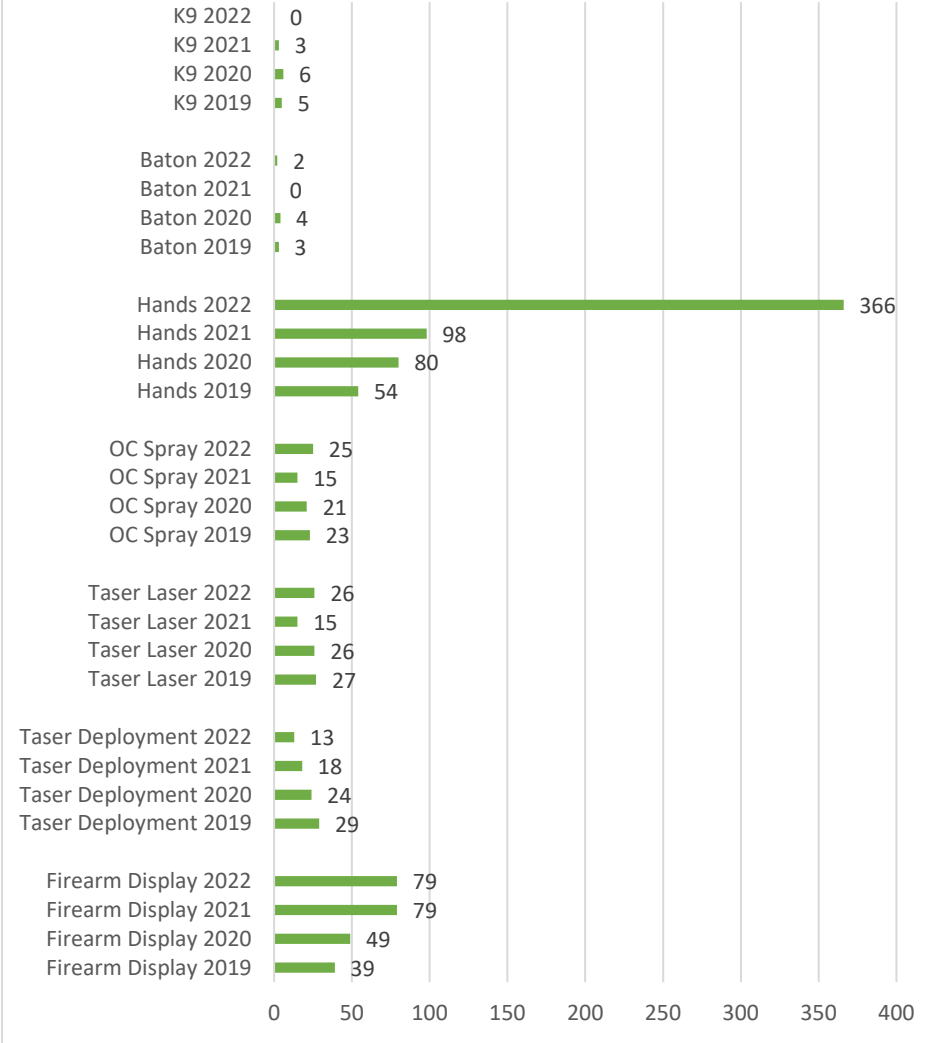

TYPE OF FORCE JAN-AUG 2019,2020,2021, 2022

Taser Deployments