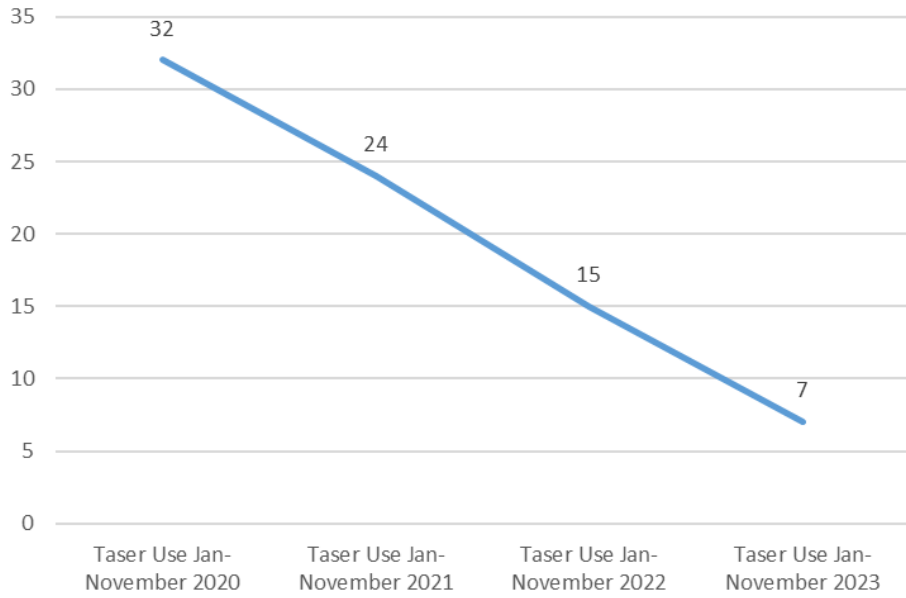

Total Use of Force By Year (Year to Year Comparisons  
- year to date for 2023)

Jan - November Month/Year Comparisons - Use of Force

### Taser Use Jan-November

### TYPE OF FORCE JAN-November 2020,2021,2022,2023