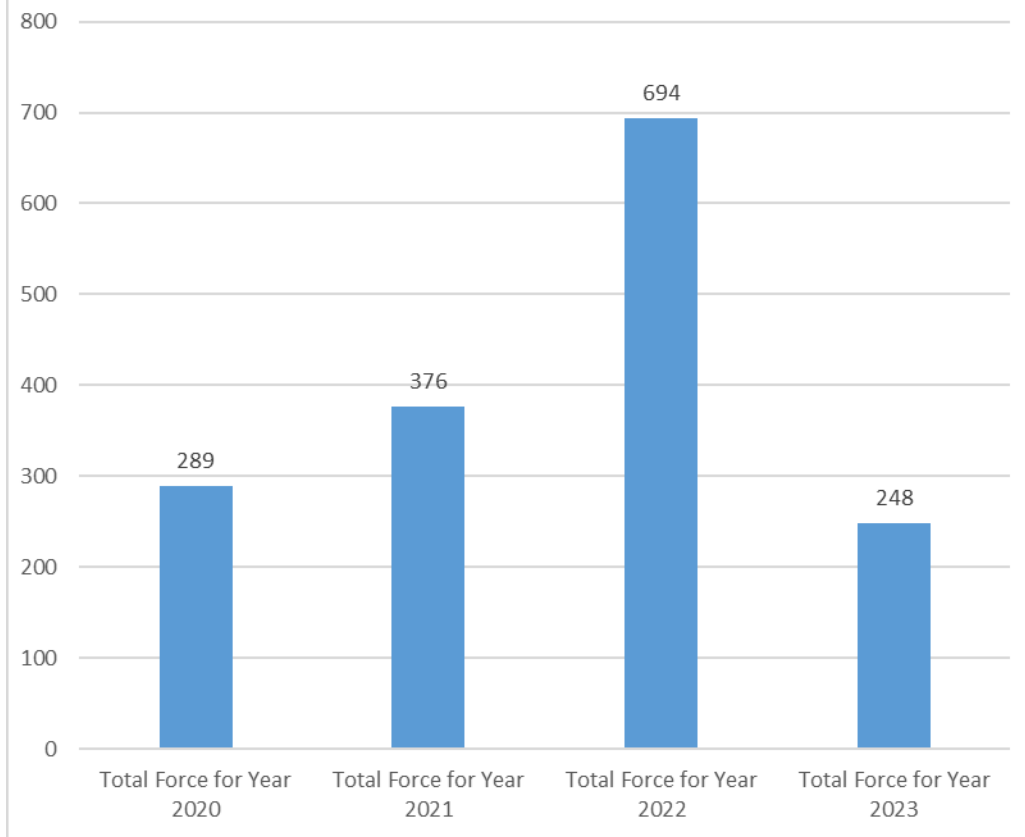

Total Use of Force By Year (Year to Year Comparisons  
- year to date for 2023)

Jan - November Month/Year Comparisons - Use of Force

### Taser Use Jan-November

### TYPE OF FORCE JAN-November 2020,2021,2022,2023