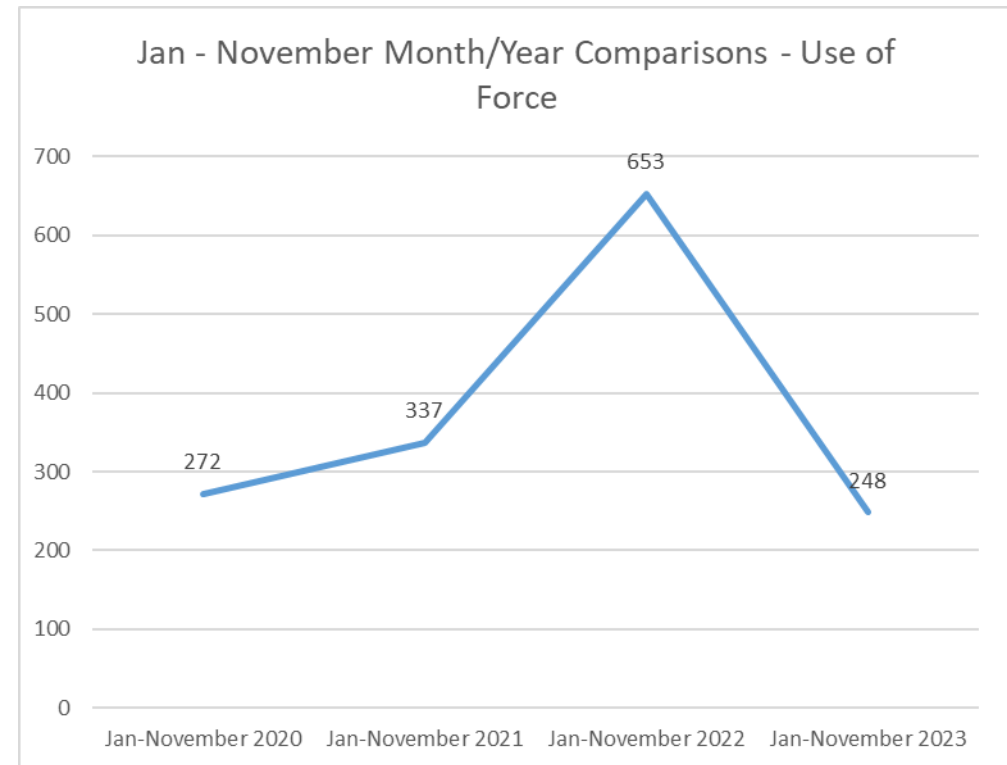

Total Use of Force By Year (Year to Year Comparisons  
- year to date for 2023)

Jan - November Month/Year Comparisons - Use of Force

### Taser Use Jan-November

### TYPE OF FORCE JAN-November 2020,2021,2022,2023