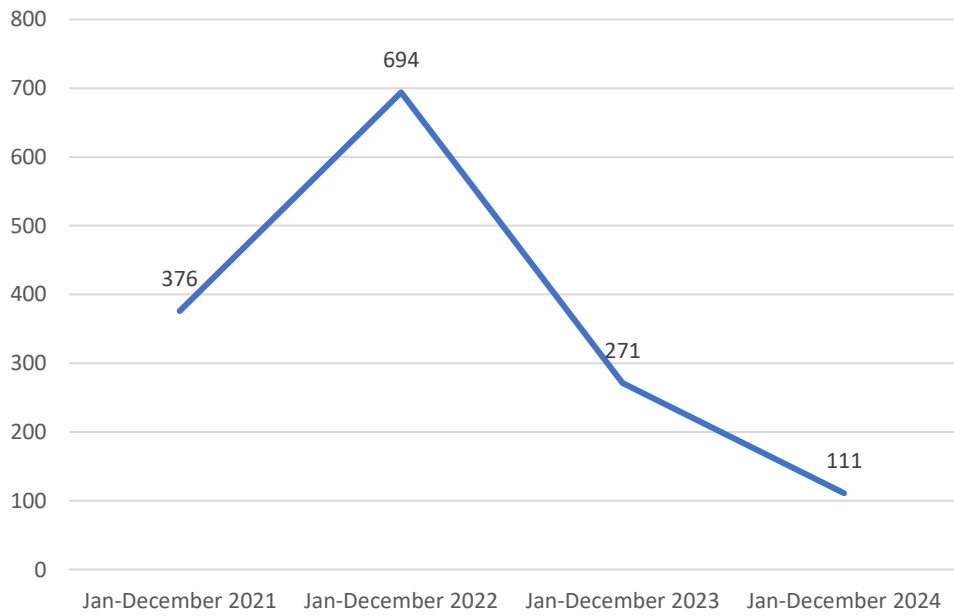

Total Use of Force By Year (Year to Year Comparisons - year to date for 2024)

Jan - December Month/Year Comparisons - Use of Force

## TYPE OF FORCE JAN-December 2021,2022,2023,2024