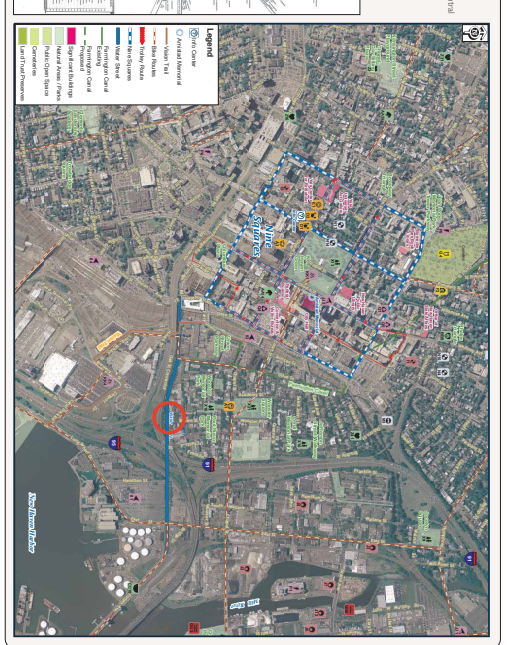

Need More Green Maps?

The Green Map System

Acknowledgments

Creating the third edition of the New Haven Green Map was a collaborative effort between the City of New Haven and the New Haven Urban Resources Institute. Special credit goes to the City of New Haven staff members: Dennis Hall, Chelsea Fitzpatrick, and the staff members of the City of New Haven. Special credit goes to the City of New Haven staff members: Dennis Hall, Chelsea Fitzpatrick, and the staff members of the City of New Haven.

East Park

THE NATURE OF NEW HAVEN

Water Park

New Haven has a beautiful water park. The water park is a great place to spend a day. The water park is a great place to spend a day. The water park is a great place to spend a day. The water park is a great place to spend a day.

Light House Point

Light House Point is a beautiful area with many green spaces. The Light House Point is a beautiful area with many green spaces. The Light House Point is a beautiful area with many green spaces. The Light House Point is a beautiful area with many green spaces.

Equal Foot

Equal Foot

Equal Foot is a program that provides equal opportunities for all. The Equal Foot program provides equal opportunities for all. The Equal Foot program provides equal opportunities for all. The Equal Foot program provides equal opportunities for all.

Equal Foot

Equal Foot is a program that provides equal opportunities for all. The Equal Foot program provides equal opportunities for all. The Equal Foot program provides equal opportunities for all. The Equal Foot program provides equal opportunities for all.

Equal Foot

Equal Foot is a program that provides equal opportunities for all. The Equal Foot program provides equal opportunities for all. The Equal Foot program provides equal opportunities for all. The Equal Foot program provides equal opportunities for all.

Recycled

Recycled materials are used in many products. Recycled materials are used in many products. Recycled materials are used in many products. Recycled materials are used in many products.

Senior Youth Inc.

Senior Youth Inc. provides programs for seniors. Senior Youth Inc. provides programs for seniors. Senior Youth Inc. provides programs for seniors. Senior Youth Inc. provides programs for seniors.

Significant Organizations

Significant organizations in New Haven include... Significant organizations in New Haven include... Significant organizations in New Haven include... Significant organizations in New Haven include...

Serra Club

Urbic City Initiative

Community Fund for the Environment

City Park Conservancy

Green Spaces and Gardens

Green spaces and gardens are important for the community. Green spaces and gardens are important for the community. Green spaces and gardens are important for the community. Green spaces and gardens are important for the community.

Community Care Initiative

Community Care Initiative