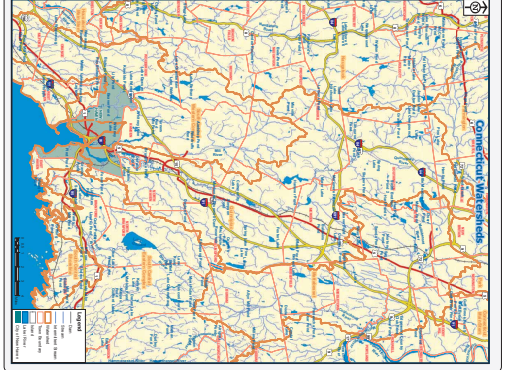

DOWNTOWN NEW HAVEN PAST AND PRESENT

Downtown New Haven still embodies the city's history. The growth of the city's downtown is a testament to the city's rich history and the city's commitment to preserving its heritage. The city of New Haven is committed to preserving the city's historic architecture and the city's historic streets. The city of New Haven is committed to preserving the city's historic architecture and the city's historic streets. The city of New Haven is committed to preserving the city's historic architecture and the city's historic streets.