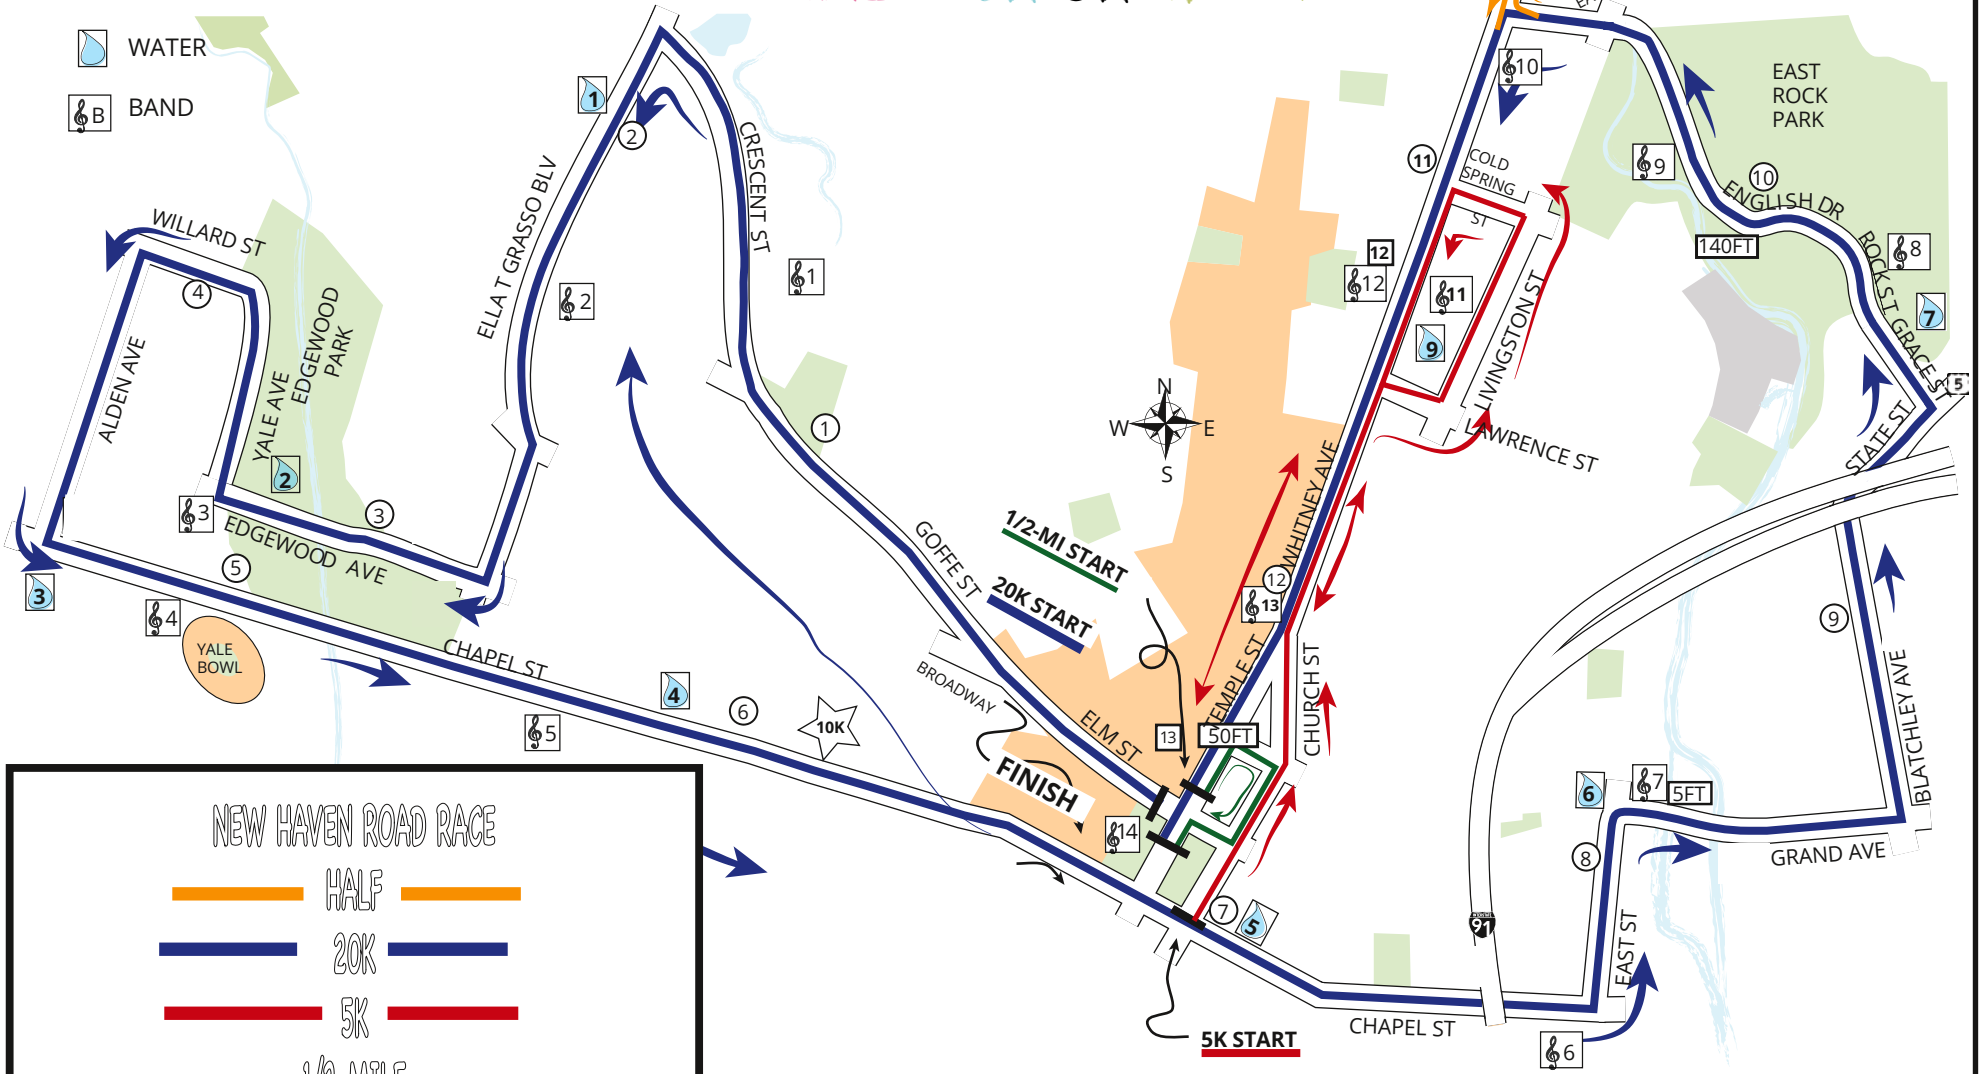

FAXON LAW

NEW HAVEN

ROAD RACE 2022

HALF-20K-5K-1/2-MI

□ HALF MARATHON MILE SPLITS THAT ARE DIFFERENT FROM 20K

○ MILES (20K)

💧 WATER

🎵 BAND

NEW HAVEN ROAD RACE

— HALF —

— 20K —

— 5K —

— 1/2-MILE —

ROUTES, WATER AND BAND LOCATIONS