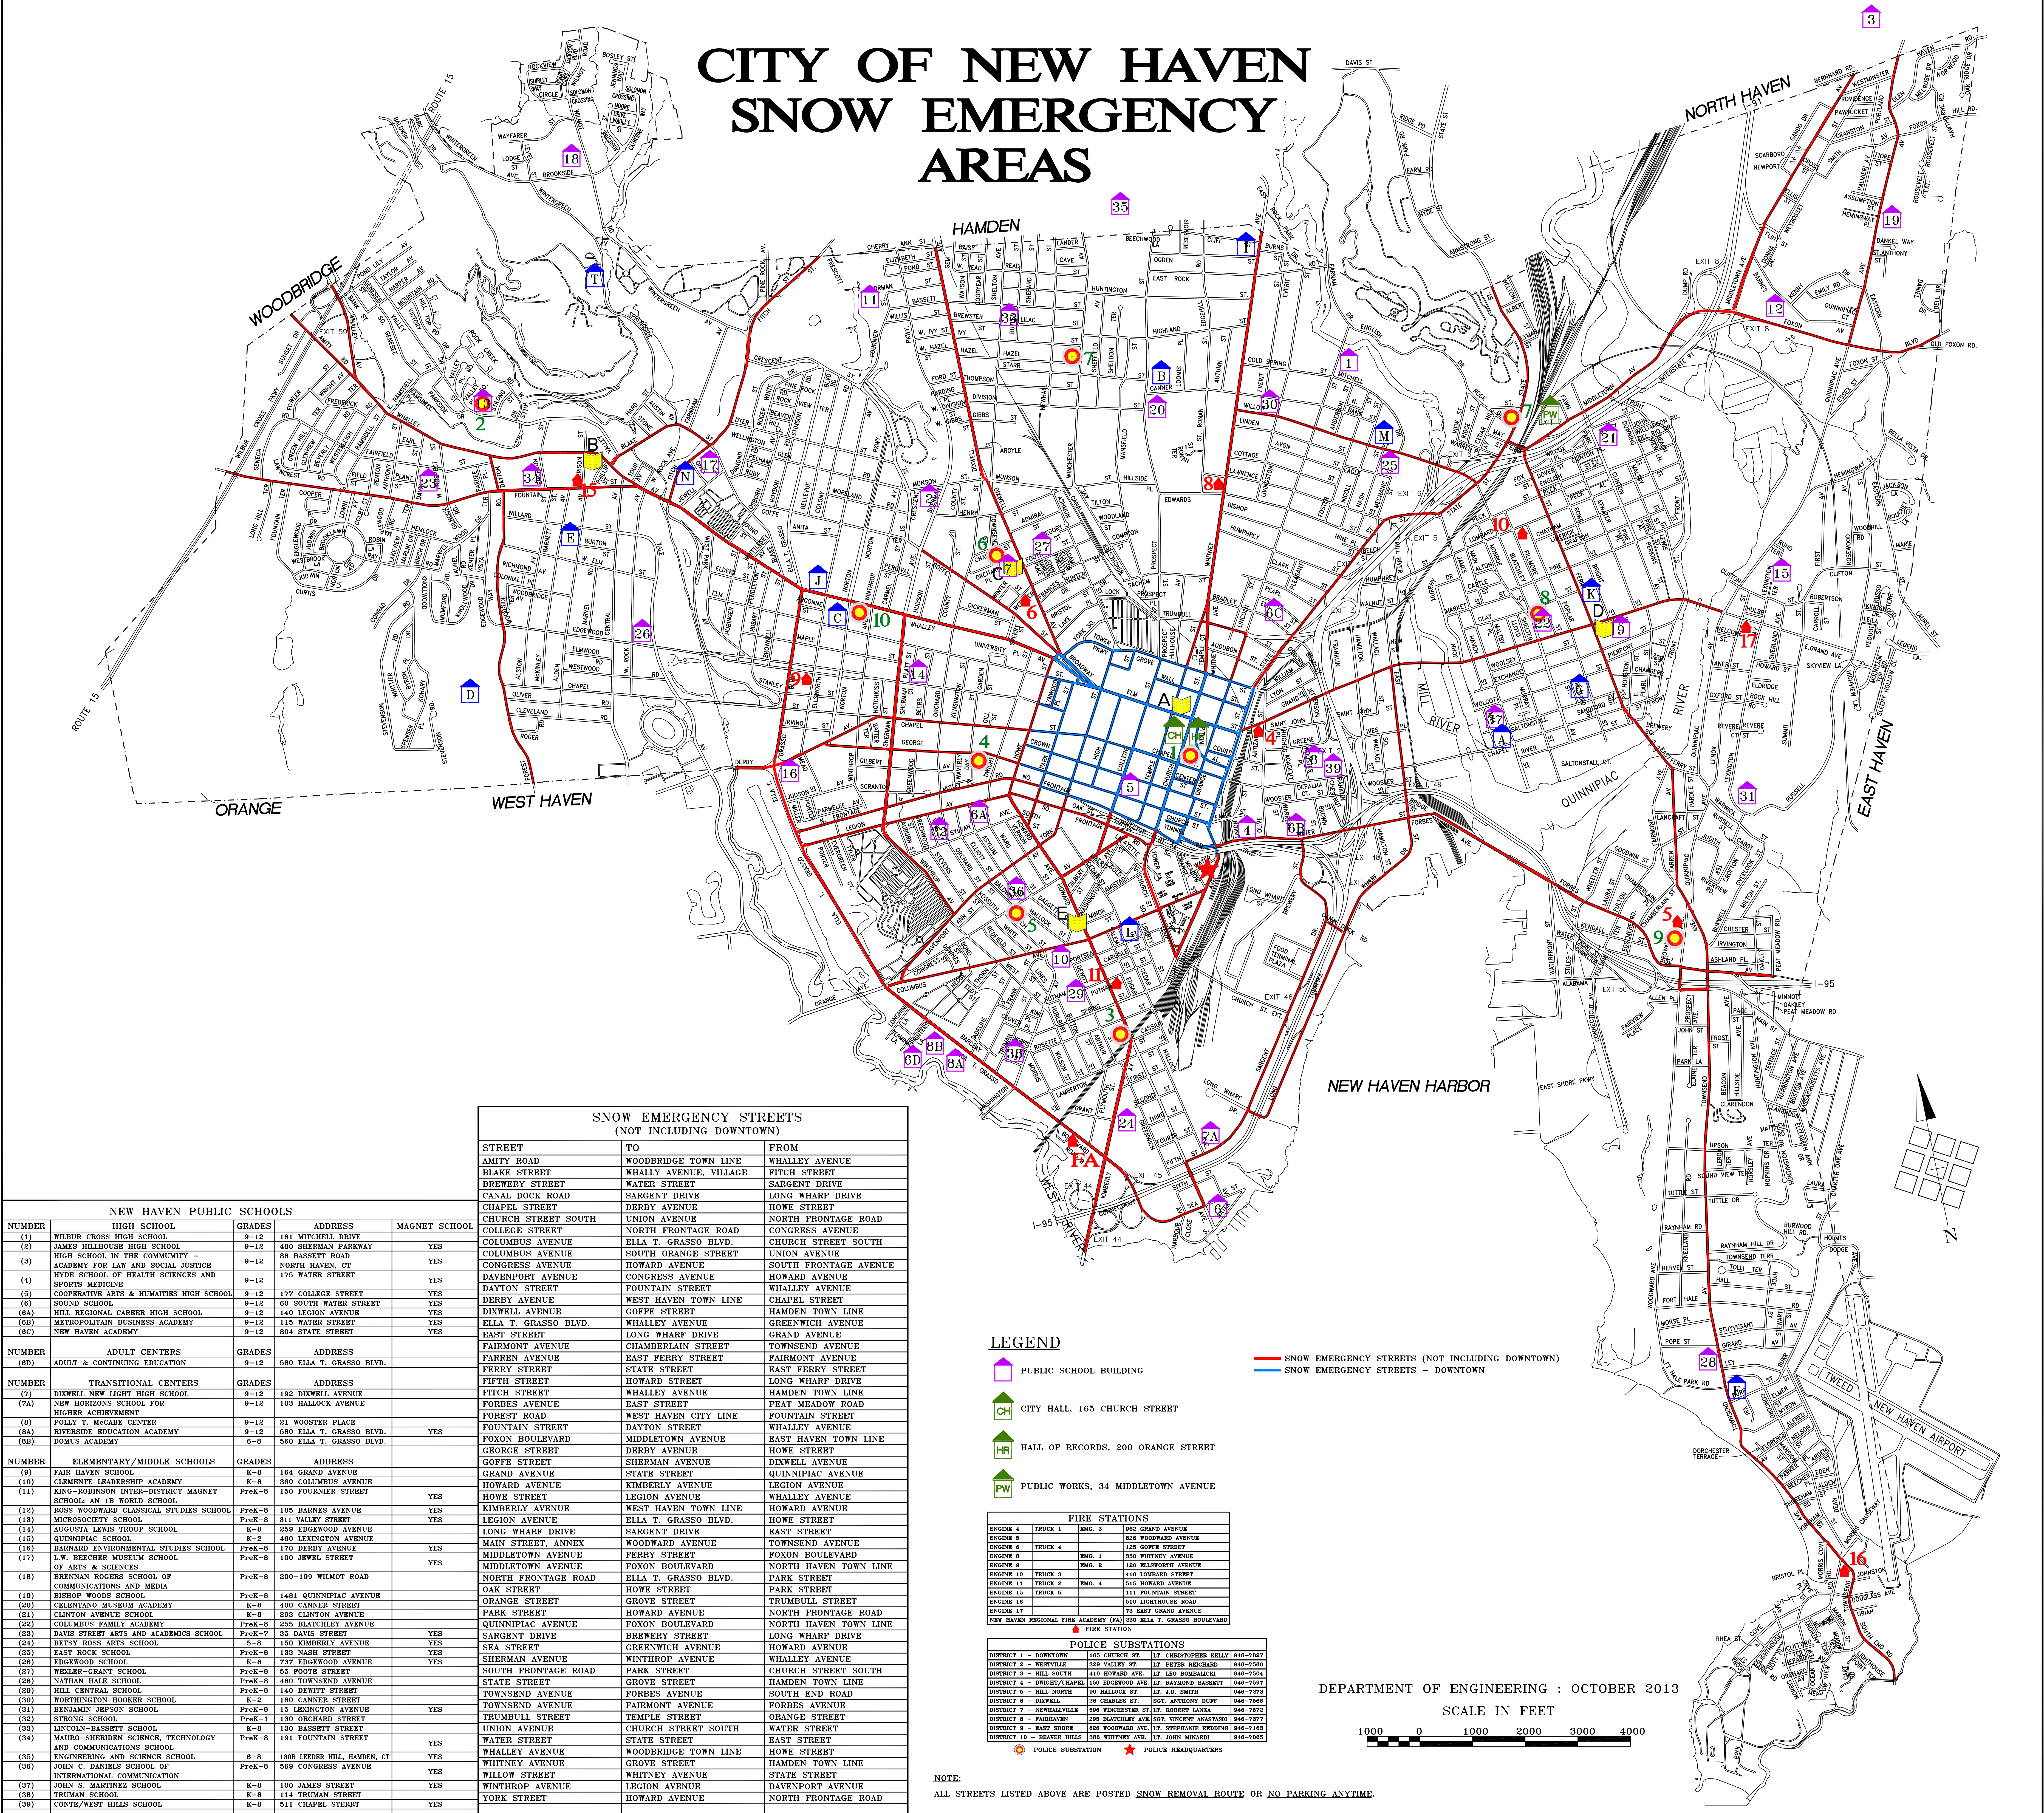

CITY OF NEW HAVEN SNOW EMERGENCY AREAS

SNOW EMERGENCY STREETS (NOT INCLUDING DOWNTOWN)

STREET	TO	FROM
AMITY ROAD	WOODBIDGE TOWN LINE	WHALLEY AVENUE
BLAKE STREET	WHALLEY AVENUE, VILLAGE	FITCH STREET
BREWERY STREET	WATER STREET	SARGENT DRIVE
CANAL DOCK ROAD	SARGENT DRIVE	LONG WHARF DRIVE
CHAPEL STREET	DERBY AVENUE	HOWE STREET
CHURCH STREET SOUTH	UNION AVENUE	NORTH FRONTAGE ROAD
COLLEGE STREET	NORTH FRONTAGE ROAD	CONGRESS AVENUE
COLUMBUS AVENUE	ELLA T. GRASSO BLVD.	CHURCH STREET SOUTH
COLUMBUS AVENUE	SOUTH ORANGE STREET	UNION AVENUE
CONGRESS AVENUE	HOWARD AVENUE	SOUTH FRONTAGE AVENUE
DAVENPORT AVENUE	CONGRESS AVENUE	HOWARD AVENUE
DAYTON STREET	FOUNTAIN STREET	WHALLEY AVENUE
DERBY AVENUE	WEST HAVEN TOWN LINE	CHAPEL STREET
DIXWELL AVENUE	GOFFE STREET	HAMDEN TOWN LINE
EAST STREET	ELLA T. GRASSO BLVD.	WHALLEY AVENUE
EAST STREET	LONG WHARF DRIVE	GRAND AVENUE
FAIRMONT AVENUE	CHAMBERLAIN STREET	TOWNSEND AVENUE
FARREN AVENUE	EAST FERRY STREET	FAIRMONT AVENUE
FERRY STREET	STATE STREET	EAST FERRY STREET
FIFTH STREET	HOWARD STREET	LONG WHARF DRIVE
FITCH STREET	WHALLEY AVENUE	HAMDEN TOWN LINE
FORBES AVENUE	EAST STREET	PEAT MEADOW ROAD
FOREST ROAD	WEST HAVEN CITY LINE	FOUNTAIN STREET
FOUNTAIN STREET	DAYTON STREET	WHALLEY AVENUE
FOXON BOULEVARD	MIDDLETOWN AVENUE	EAST HAVEN TOWN LINE
GEORGE STREET	SHERMAN AVENUE	HOWE STREET
GOFFE STREET	GRAND AVENUE	DIXWELL AVENUE
GRAND AVENUE	STATE STREET	QUINNIPIAC AVENUE
HOWARD AVENUE	KIMBERLY AVENUE	LEGION AVENUE
HOWE STREET	LEGION AVENUE	WHALLEY AVENUE
KIMBERLY AVENUE	WEST HAVEN TOWN LINE	HOWARD AVENUE
LEGION AVENUE	ELLA T. GRASSO BLVD.	HOWE STREET
LONG WHARF DRIVE	SARGENT DRIVE	EAST STREET
MAIN STREET, ANNEX	WOODWARD AVENUE	TOWNSEND AVENUE
MIDDLETOWN AVENUE	FERRY STREET	FOXON BOULEVARD
MIDDLETOWN AVENUE	FOXON BOULEVARD	NORTH HAVEN TOWN LINE
NORTH FRONTAGE ROAD	ELLA T. GRASSO BLVD.	PARK STREET
ORANGE STREET	GROVE STREET	TRUMBULL STREET
PARK STREET	HOWARD AVENUE	NORTH FRONTAGE ROAD
QUINNIPIAC AVENUE	FOXON BOULEVARD	NORTH HAVEN TOWN LINE
SARGENT DRIVE	BREWERY STREET	LONG WHARF DRIVE
SEA STREET	GREENWICH AVENUE	HOWARD AVENUE
SHERMAN AVENUE	WINTHROP AVENUE	WHALLEY AVENUE
SOUTH FRONTAGE ROAD	PARK STREET	CHURCH STREET SOUTH
STATE STREET	GROVE STREET	HAMDEN TOWN LINE
TOWNSEND AVENUE	FORBES AVENUE	SOUTH END ROAD
TOWNSEND AVENUE	FAIRMONT AVENUE	FORBES AVENUE
TRUMBULL STREET	TEMPLE STREET	ORANGE STREET
UNION AVENUE	CHURCH STREET SOUTH	WATER STREET
WATER STREET	CHURCH STREET SOUTH	EAST STREET
WHALLEY AVENUE	WOODBIDGE TOWN LINE	HOWE STREET
WHITNEY AVENUE	GROVE STREET	HAMDEN TOWN LINE
WILLOW STREET	WHITNEY AVENUE	STATE STREET
WINTHROP AVENUE	LEGION AVENUE	DAVENPORT AVENUE
YORK STREET	HOWARD AVENUE	NORTH FRONTAGE ROAD