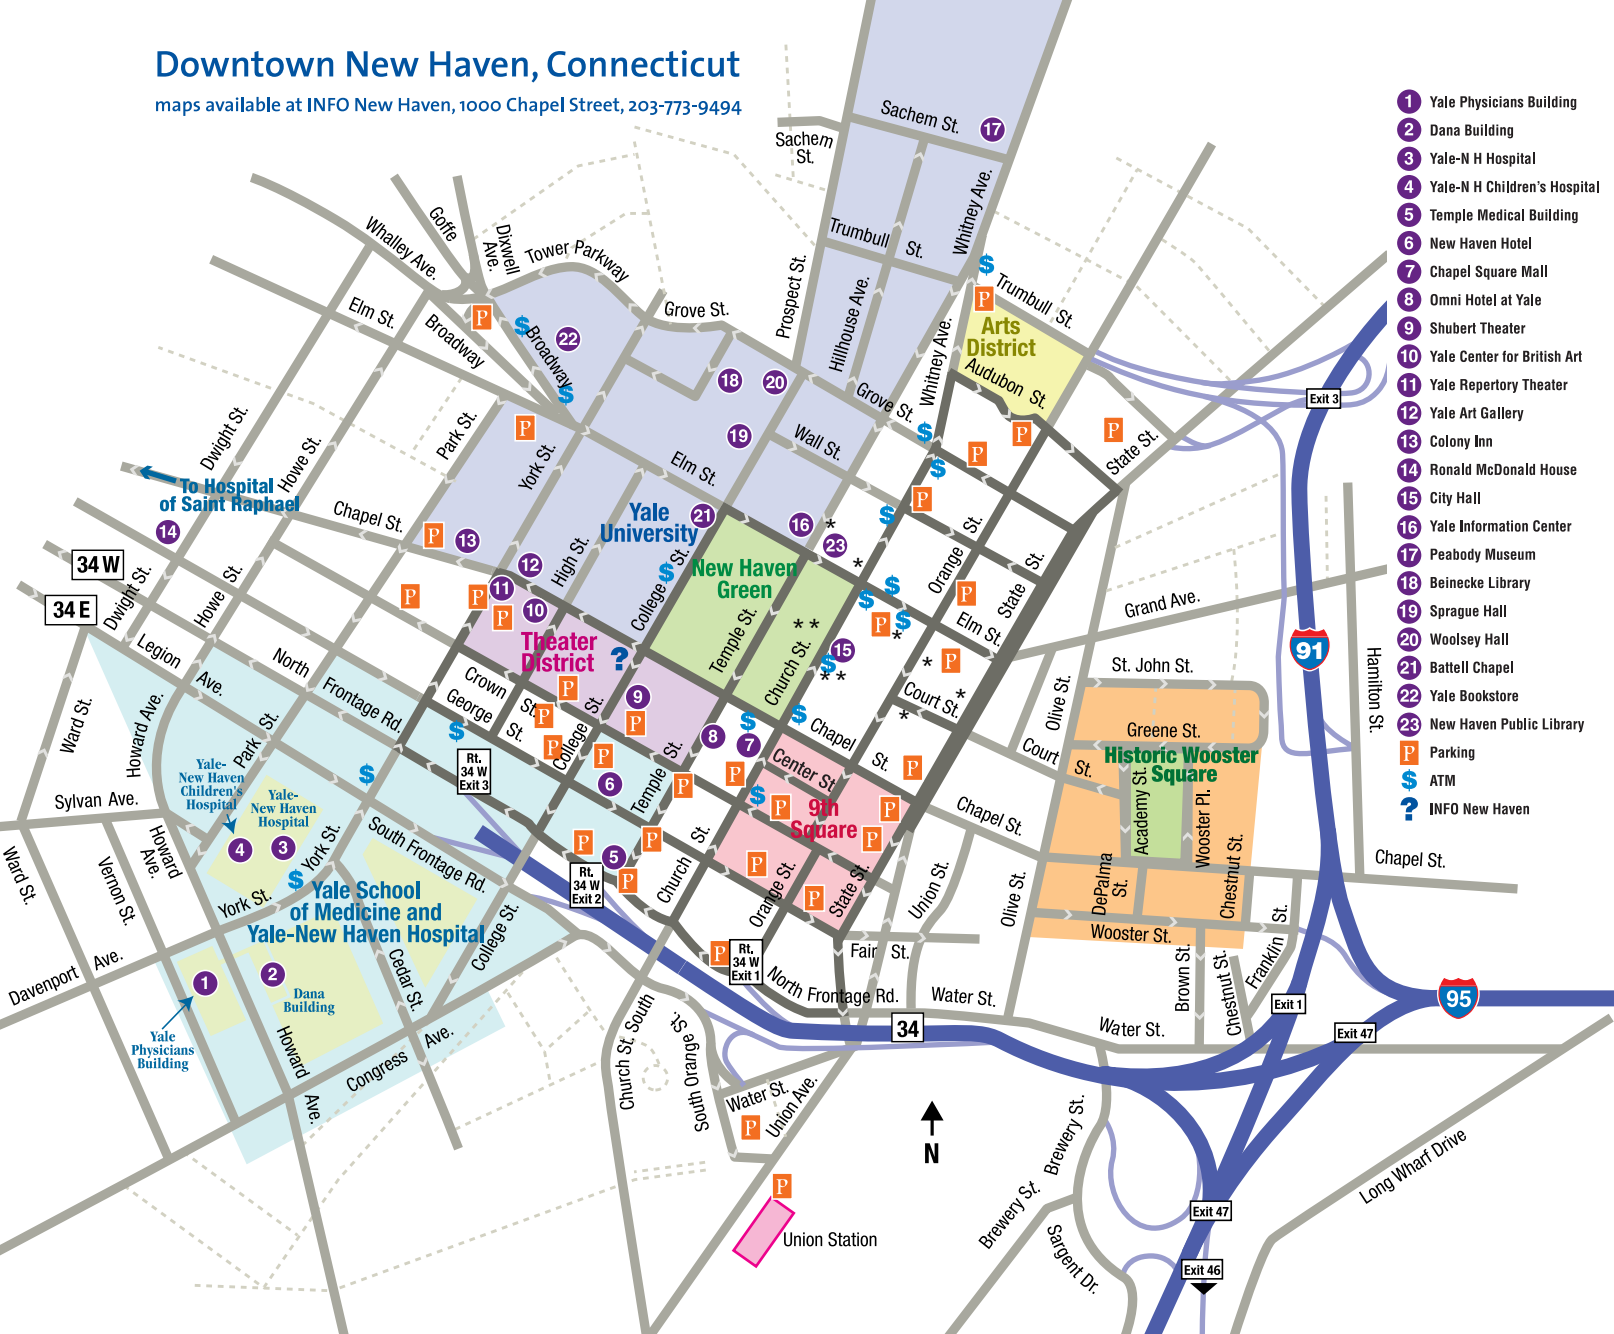

Downtown New Haven, Connecticut

maps available at INFO New Haven, 1000 Chapel Street, 203-773-9494

- 1 Yale Physicians Building
 - 2 Dana Building
 - 3 Yale-N H Hospital
 - 4 Yale-N H Children's Hospital
 - 5 Temple Medical Building
 - 6 New Haven Hotel
 - 7 Chapel Square Mall
 - 8 Omni Hotel at Yale
 - 9 Shubert Theater
 - 10 Yale Center for British Art
 - 11 Yale Repertory Theater
 - 12 Yale Art Gallery
 - 13 Colony Inn
 - 14 Ronald McDonald House
 - 15 City Hall
 - 16 Yale Information Center
 - 17 Peabody Museum
 - 18 Beinecke Library
 - 19 Sprague Hall
 - 20 Woolsey Hall
 - 21 Battell Chapel
 - 22 Yale Bookstore
 - 23 New Haven Public Library
- P Parking
S ATM
I INFO New Haven