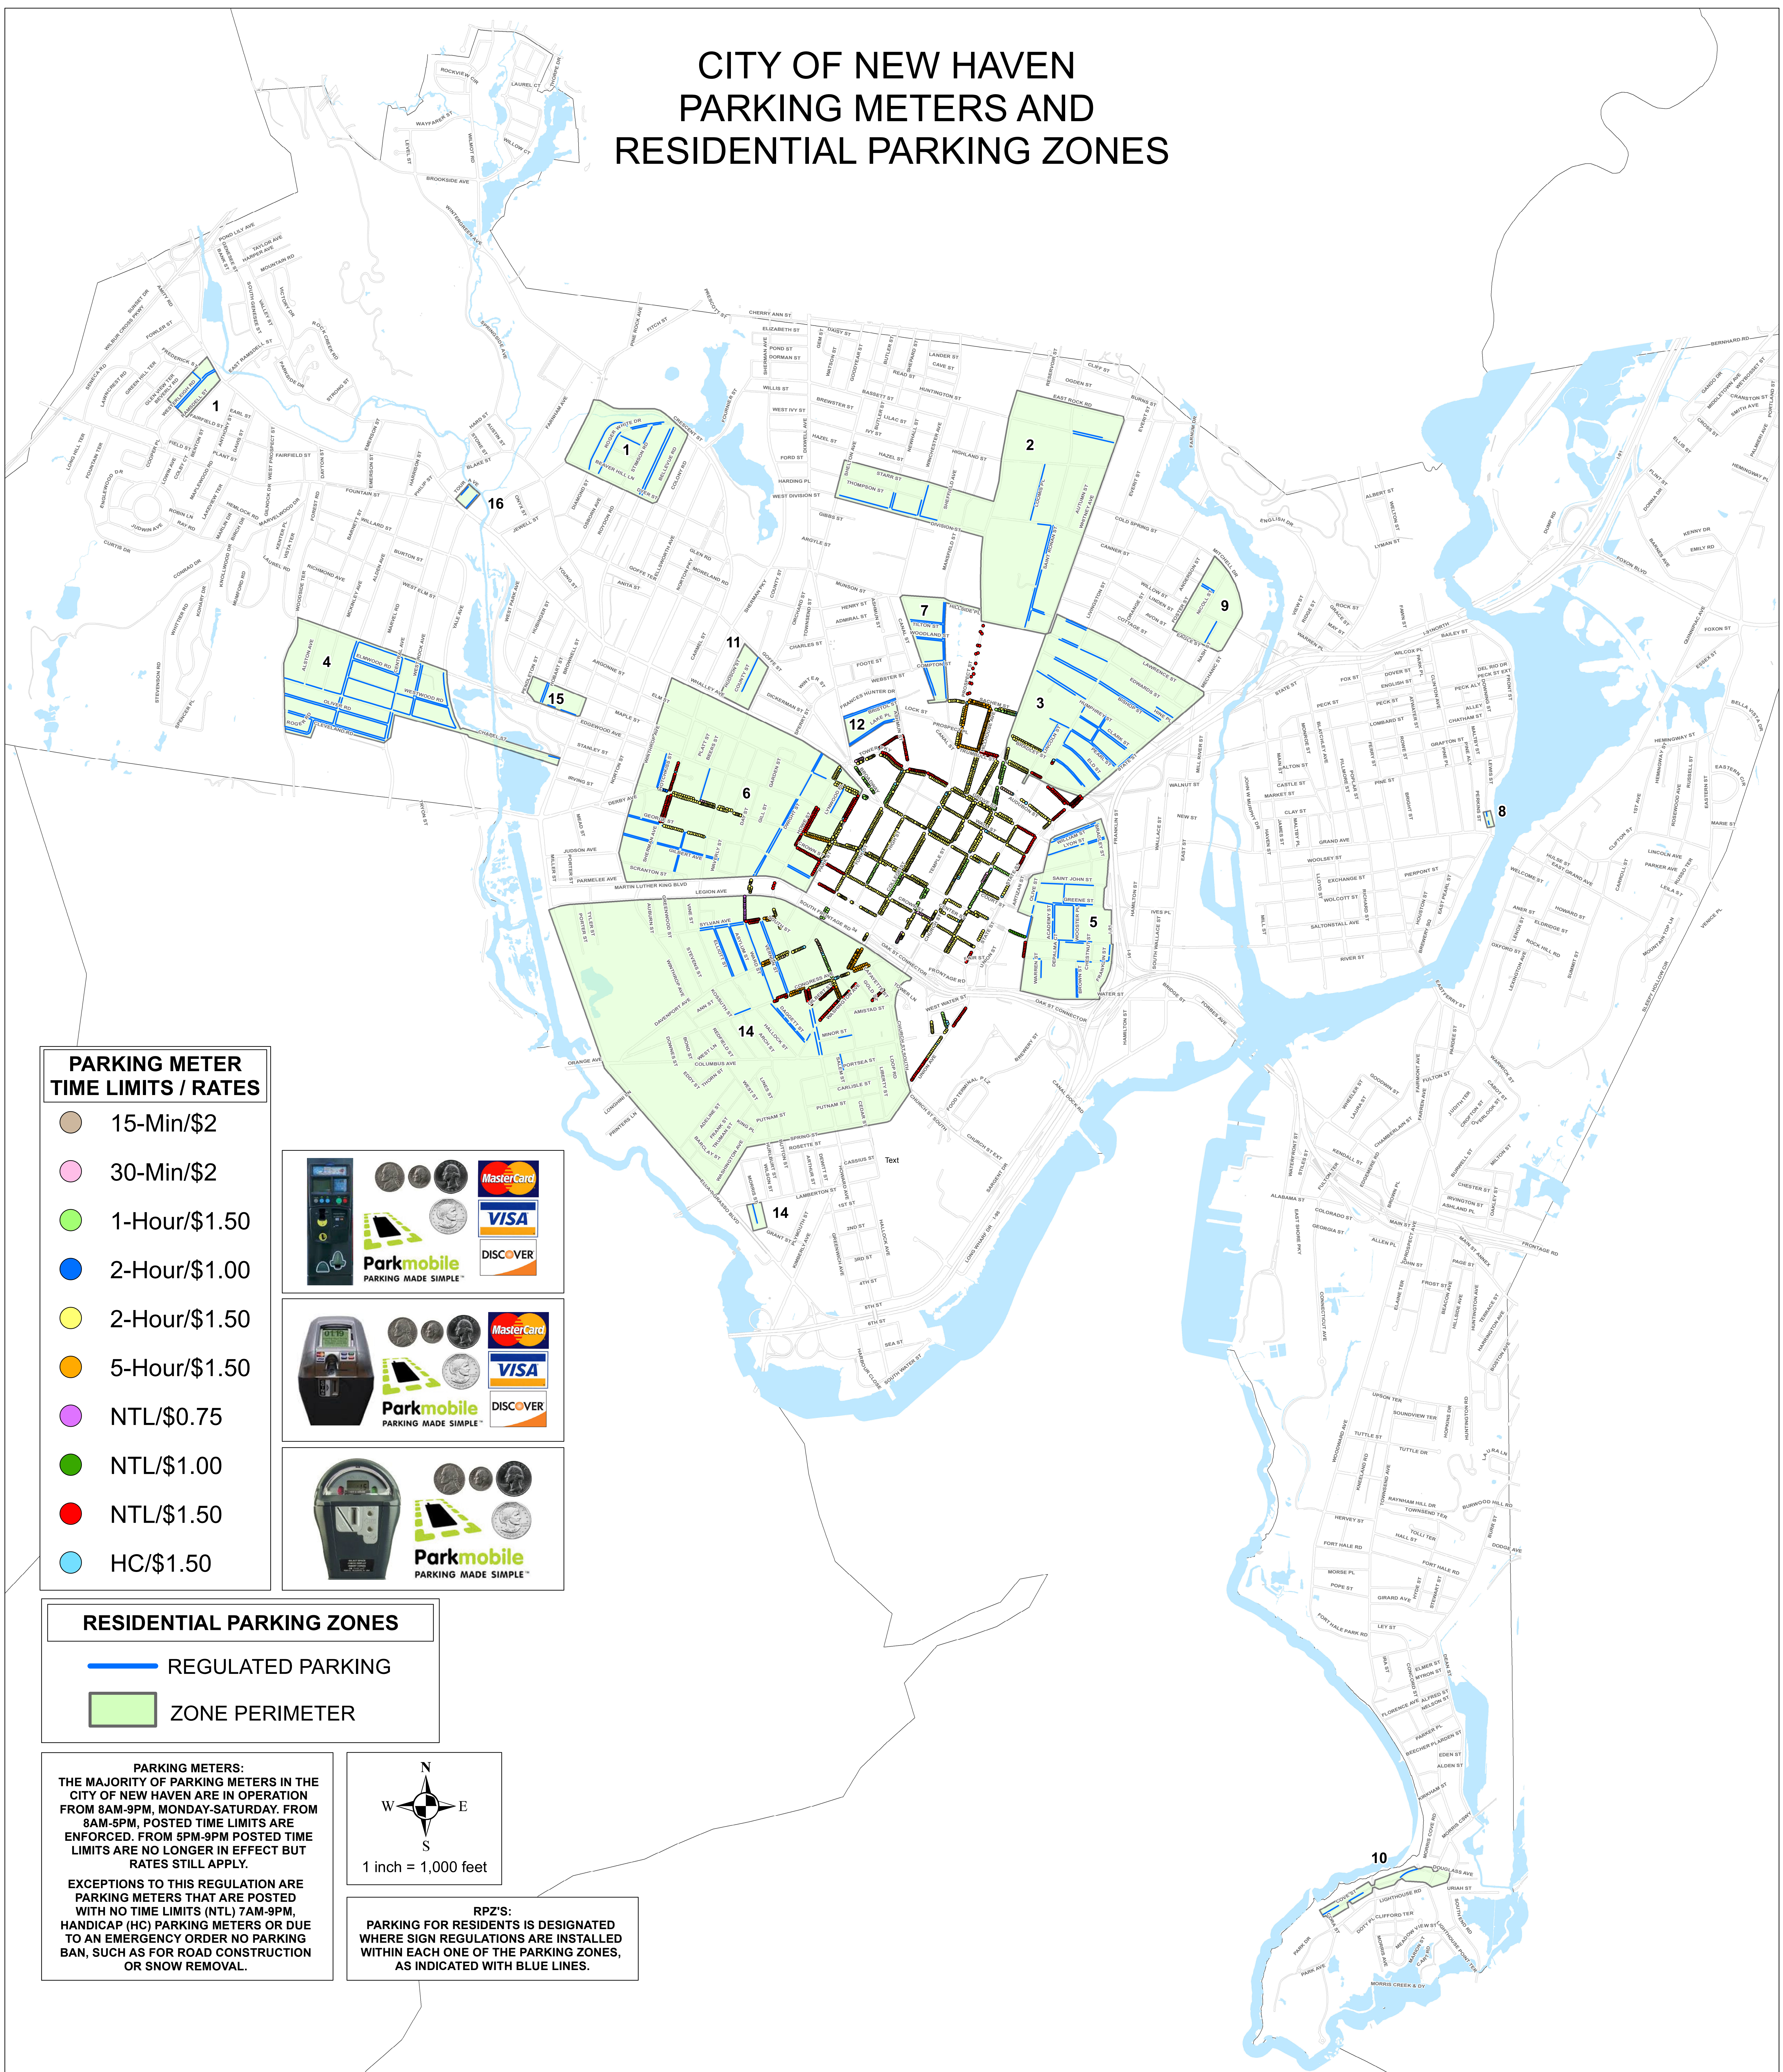

CITY OF NEW HAVEN PARKING METERS AND RESIDENTIAL PARKING ZONES

PARKING METER TIME LIMITS / RATES

- 15-Min/\$2
- 30-Min/\$2
- 1-Hour/\$1.50
- 2-Hour/\$1.00
- 2-Hour/\$1.50
- 5-Hour/\$1.50
- NTL/\$0.75
- NTL/\$1.00
- NTL/\$1.50
- HC/\$1.50

RESIDENTIAL PARKING ZONES

- REGULATED PARKING
- ZONE PERIMETER

PARKING METERS:
THE MAJORITY OF PARKING METERS IN THE CITY OF NEW HAVEN ARE IN OPERATION FROM 8AM-9PM, MONDAY-SATURDAY. FROM 8AM-5PM, POSTED TIME LIMITS ARE ENFORCED. FROM 5PM-9PM POSTED TIME LIMITS ARE NO LONGER IN EFFECT BUT RATES STILL APPLY.

EXCEPTIONS TO THIS REGULATION ARE PARKING METERS THAT ARE POSTED WITH NO TIME LIMITS (NTL) 7AM-9PM, HANDICAP (HC) PARKING METERS OR DUE TO AN EMERGENCY ORDER NO PARKING BAN, SUCH AS FOR ROAD CONSTRUCTION OR SNOW REMOVAL.

1 inch = 1,000 feet

RPZ'S:
PARKING FOR RESIDENTS IS DESIGNATED WHERE SIGN REGULATIONS ARE INSTALLED WITHIN EACH ONE OF THE PARKING ZONES, AS INDICATED WITH BLUE LINES.