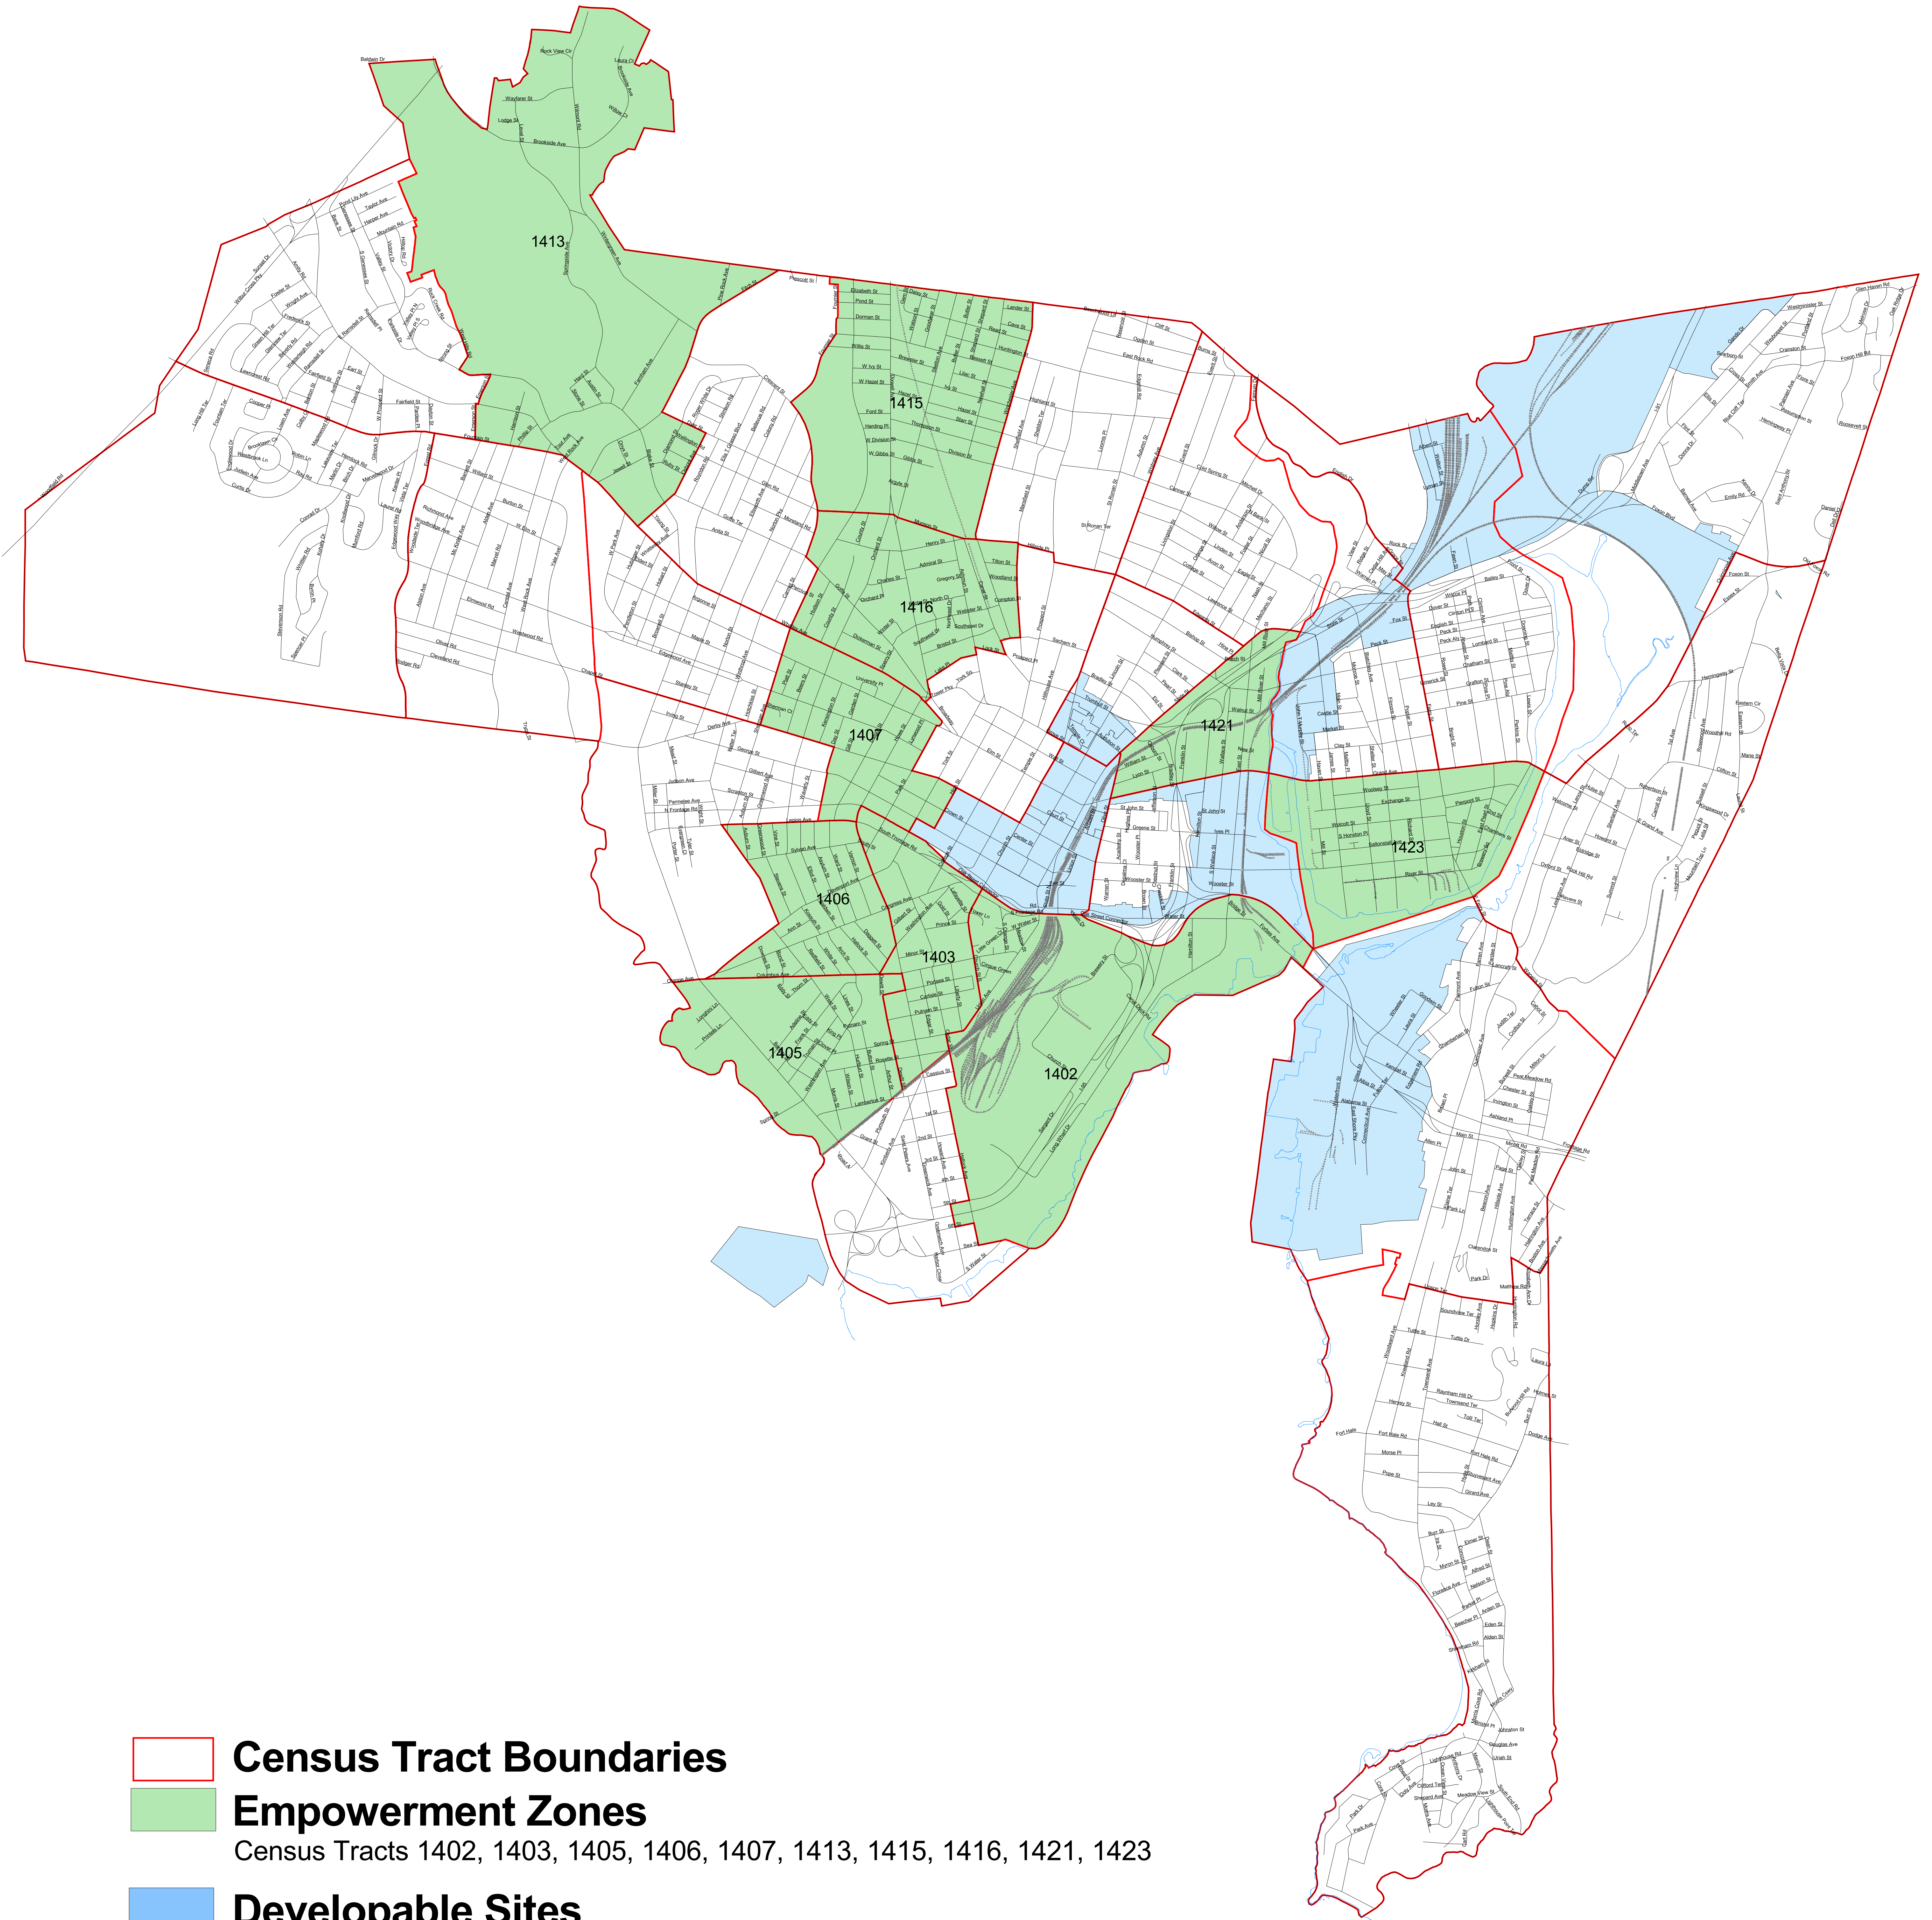

NEW HAVEN FEDERAL EMPOWERMENT ZONES AND DEVELOPABLE AREAS

 **Census Tract Boundaries**

 **Empowerment Zones**

Census Tracts 1402, 1403, 1405, 1406, 1407, 1413, 1415, 1416, 1421, 1423

 **Developable Sites**

0 1 2 3 Miles

New Haven City Plan Department 2000