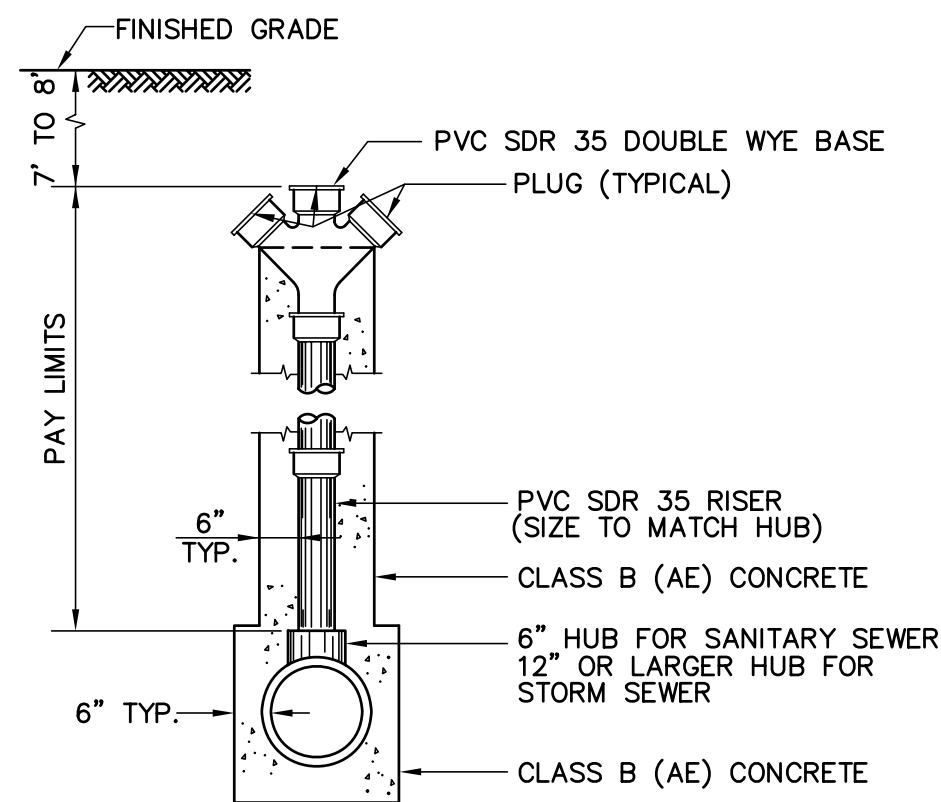

STANDARD CHIMNEY DETAIL
FOR 30" R.C.P. AND OVER

STANDARD CHIMNEY DETAIL
FOR R.C.P. UNDER 30"

TYPICAL HUB LAYOUT

NO SCALE

TYPICAL CHIMNEY PLUG DETAIL

NO SCALE

STANDARD CHIMNEY DETAILS

NO SCALE