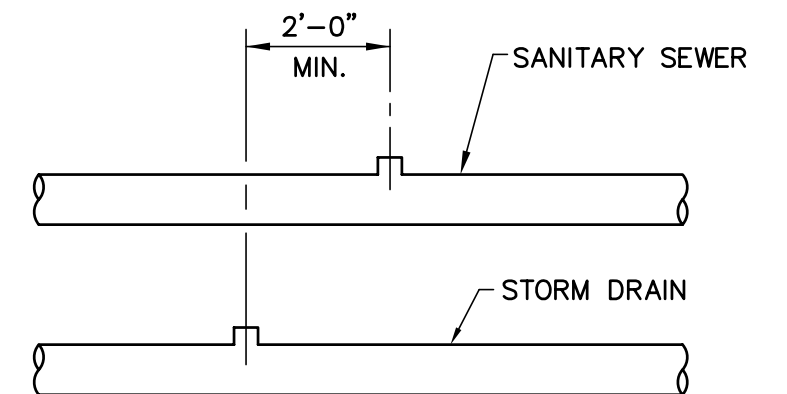

STANDARD CHIMNEY DETAIL
FOR 30" R.C.P. AND OVER

STANDARD CHIMNEY DETAIL
FOR R.C.P. UNDER 30"

TYPICAL HUB LAYOUT

NO SCALE

TYPICAL CHIMNEY PLUG DETAIL

NO SCALE

STANDARD CHIMNEY DETAILS

NO SCALE