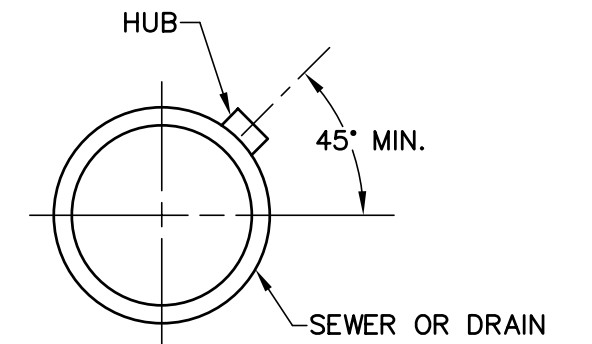

STANDARD CHIMNEY DETAIL
FOR 30" R.C.P. AND OVER

STANDARD CHIMNEY DETAIL
FOR R.C.P. UNDER 30"

TYPICAL HUB LAYOUT

NO SCALE

TYPICAL CHIMNEY PLUG DETAIL

NO SCALE

STANDARD CHIMNEY DETAILS

NO SCALE