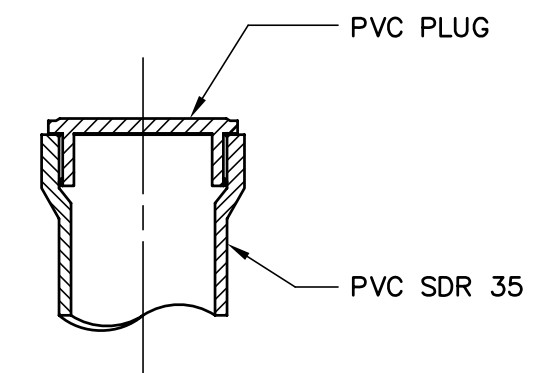

STANDARD CHIMNEY DETAIL
FOR 30" R.C.P. AND OVER

STANDARD CHIMNEY DETAIL
FOR R.C.P. UNDER 30"

TYPICAL HUB LAYOUT

NO SCALE

TYPICAL CHIMNEY PLUG DETAIL

NO SCALE

STANDARD CHIMNEY DETAILS

NO SCALE