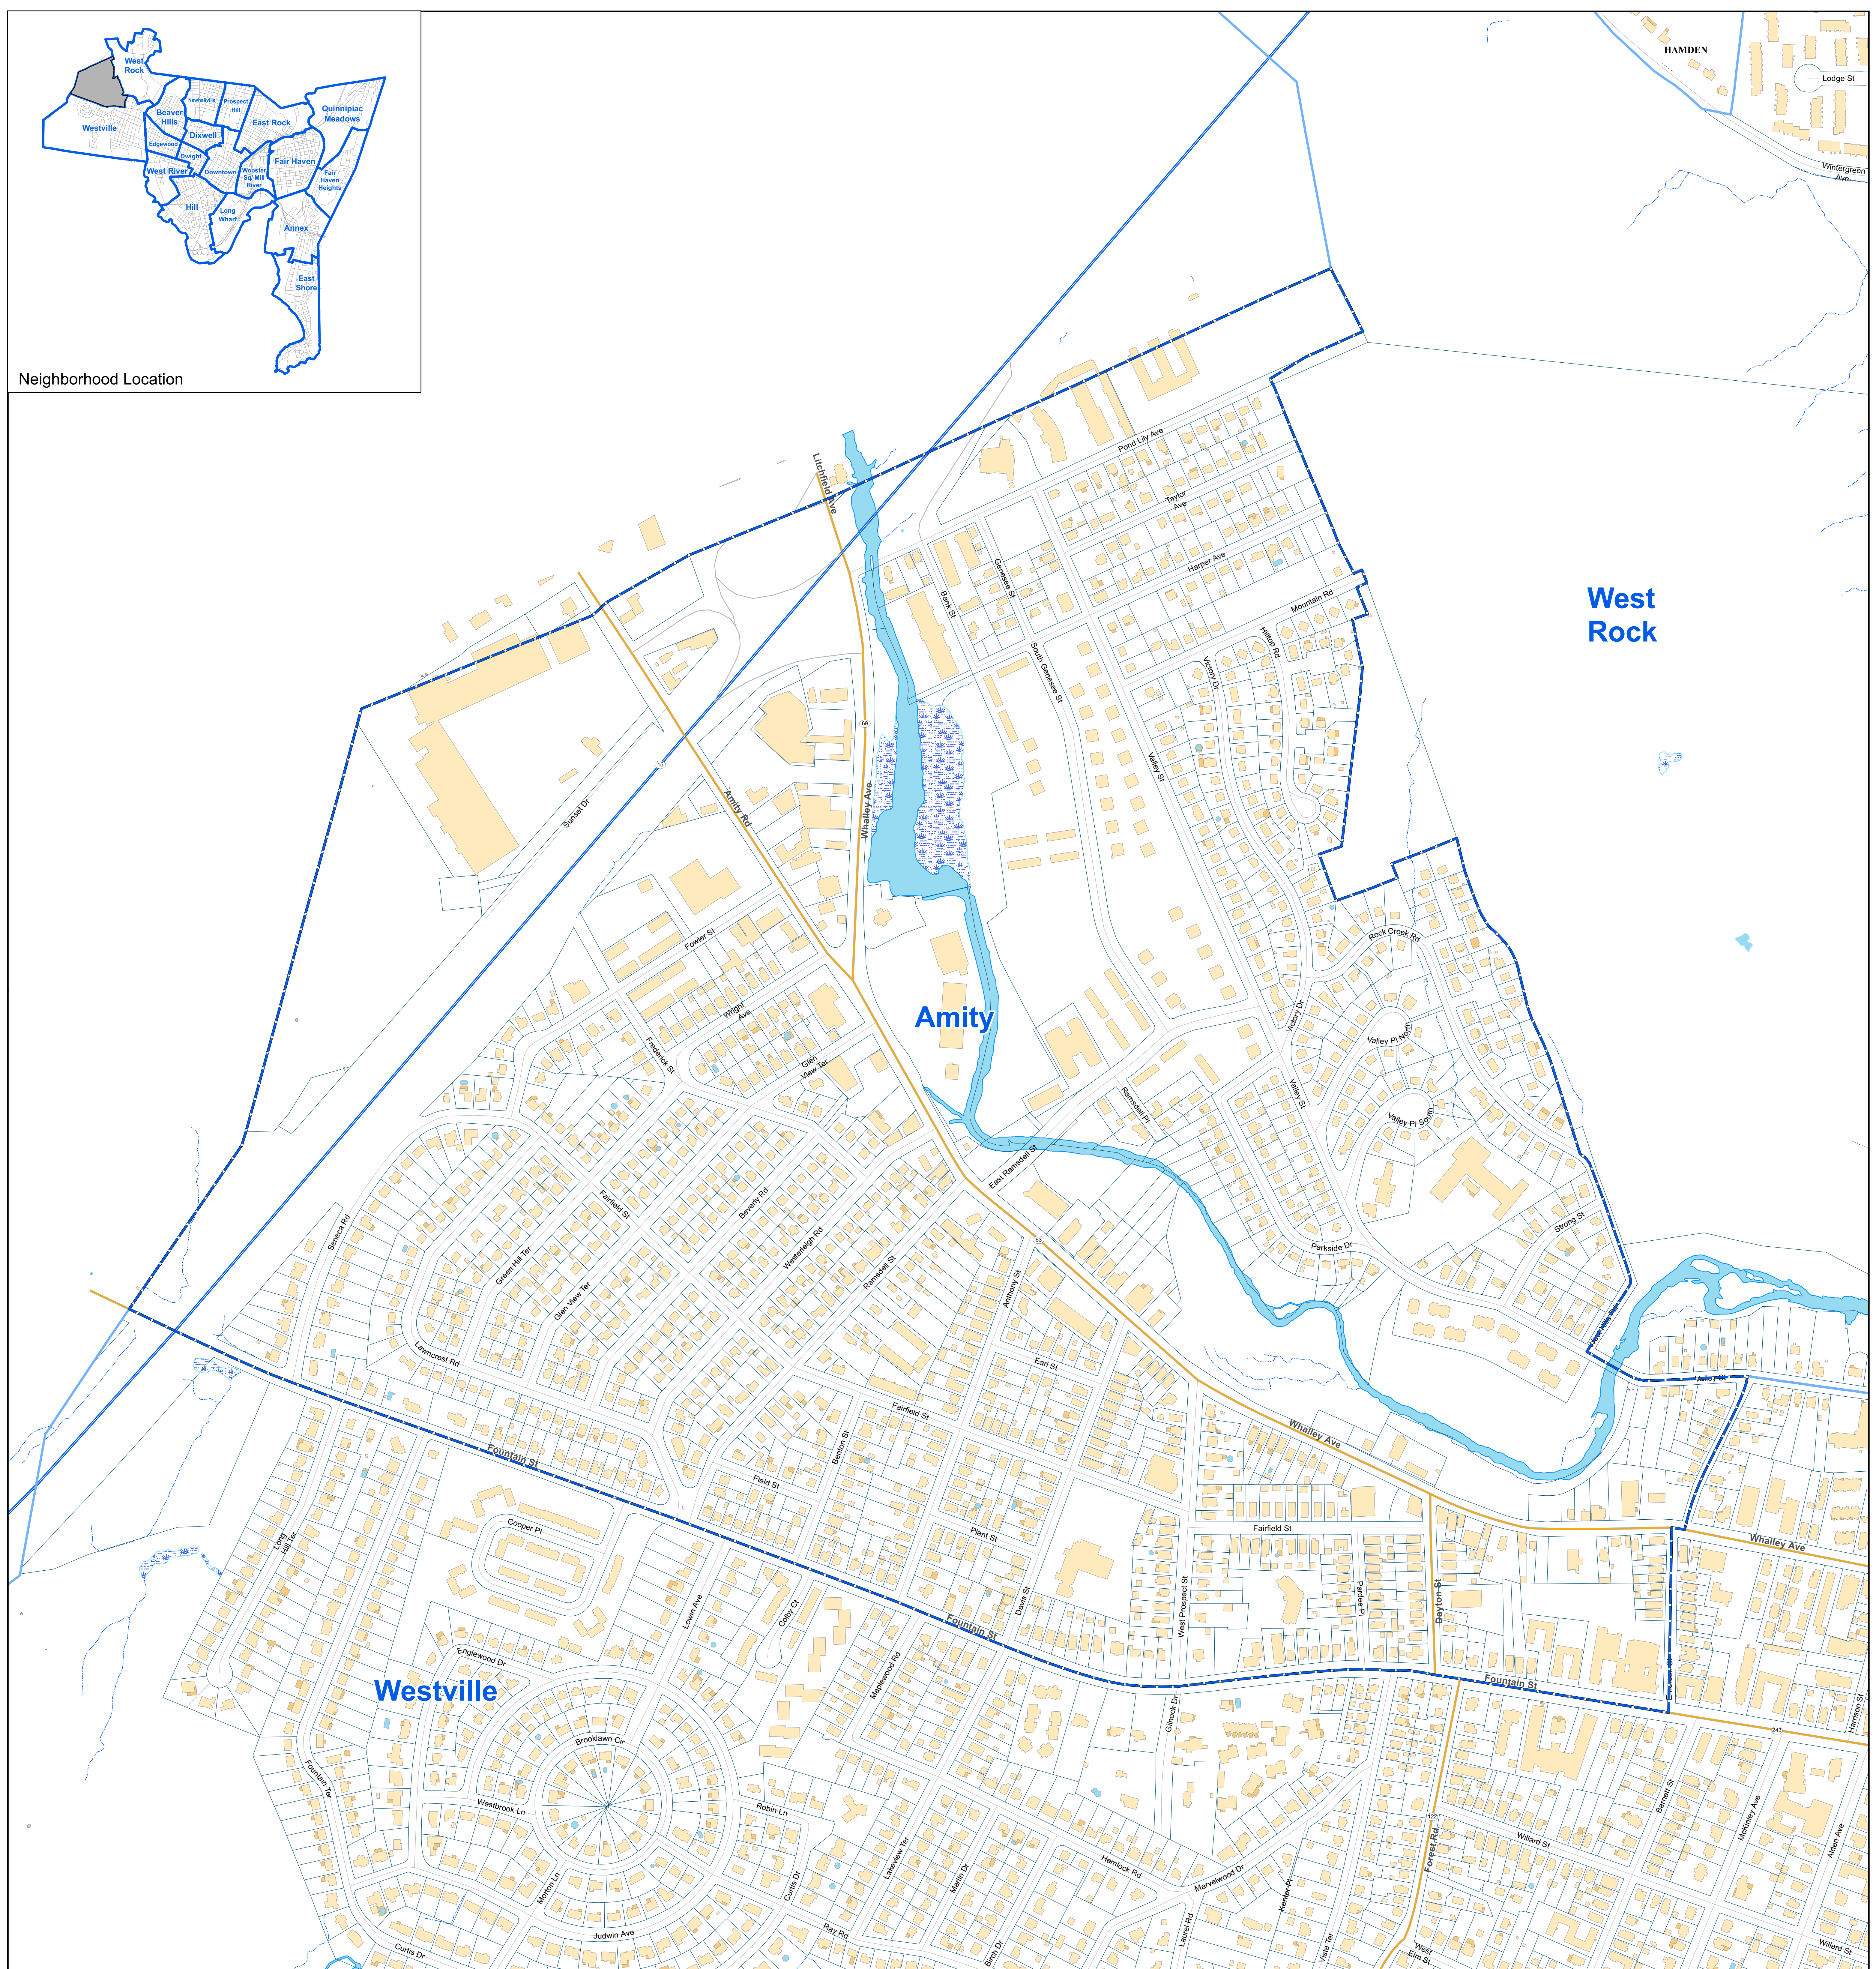

Neighborhood Location

City of New Haven, Connecticut  
John DeStefano Jr., Mayor

# Amity Neighborhood

Produced by the  
Office of Information Technology  
Geographic Information System

Legend	
	Neighborhood
	Lake / River
	Ocean
	Swamp
	Airport Boundary
	City Boundary
	Shoreline
	Building
	Foundation
	House Trailer
	FuelTank
	Pool
	Ruins
	Silo
	Smokestack
	CementPad
	Deck
	FuelTank
	LoadingRamp
	Rocks/Boulders
	WaterTank
	Parcel Boundary Line
	Lake - Pond
	Shoreline
	River
	Stream
	Wetland
	Airport Runway
	Railroad
	city_boundary
	Limited Access
	Highway
	Major Road
	Local Road
	Minor Road
	Other Road
	Ramp

Data Location	
Server: GISDB-FS Database: NHMainGIS	Name: NHMainGIS.DBO.Airport_boundary
Name: NHMainGIS.DBO.Harbor_RiverText_14400	Name: NHMainGIS.DBO.CityBoundary_CTTowns
Name: NHMainGIS.DBO.Neighborhood_Analysis	Name: NHMainGIS.DBO.Shoreline
Name: NHMainGIS.DBO.Building_Polygon_2007	Name: NHMainGIS.DBO.Neighborhood_Analysis
Name: NHMainGIS.DBO.Geography_Polygon_2007	
Name: NHMainGIS.DBO.HydrologyLine_2007	
Name: NHMainGIS.DBO.CNH_StreetCenterlines	
Name: NHMainGIS.DBO.Airport_runway	
Name: NHMainGIS.DBO.UtilityLine_2007	
Name: NHMainGIS.DBO.CityBoundary_Line	
Name: NHMainGIS.DBO.HydrologyArea2007	