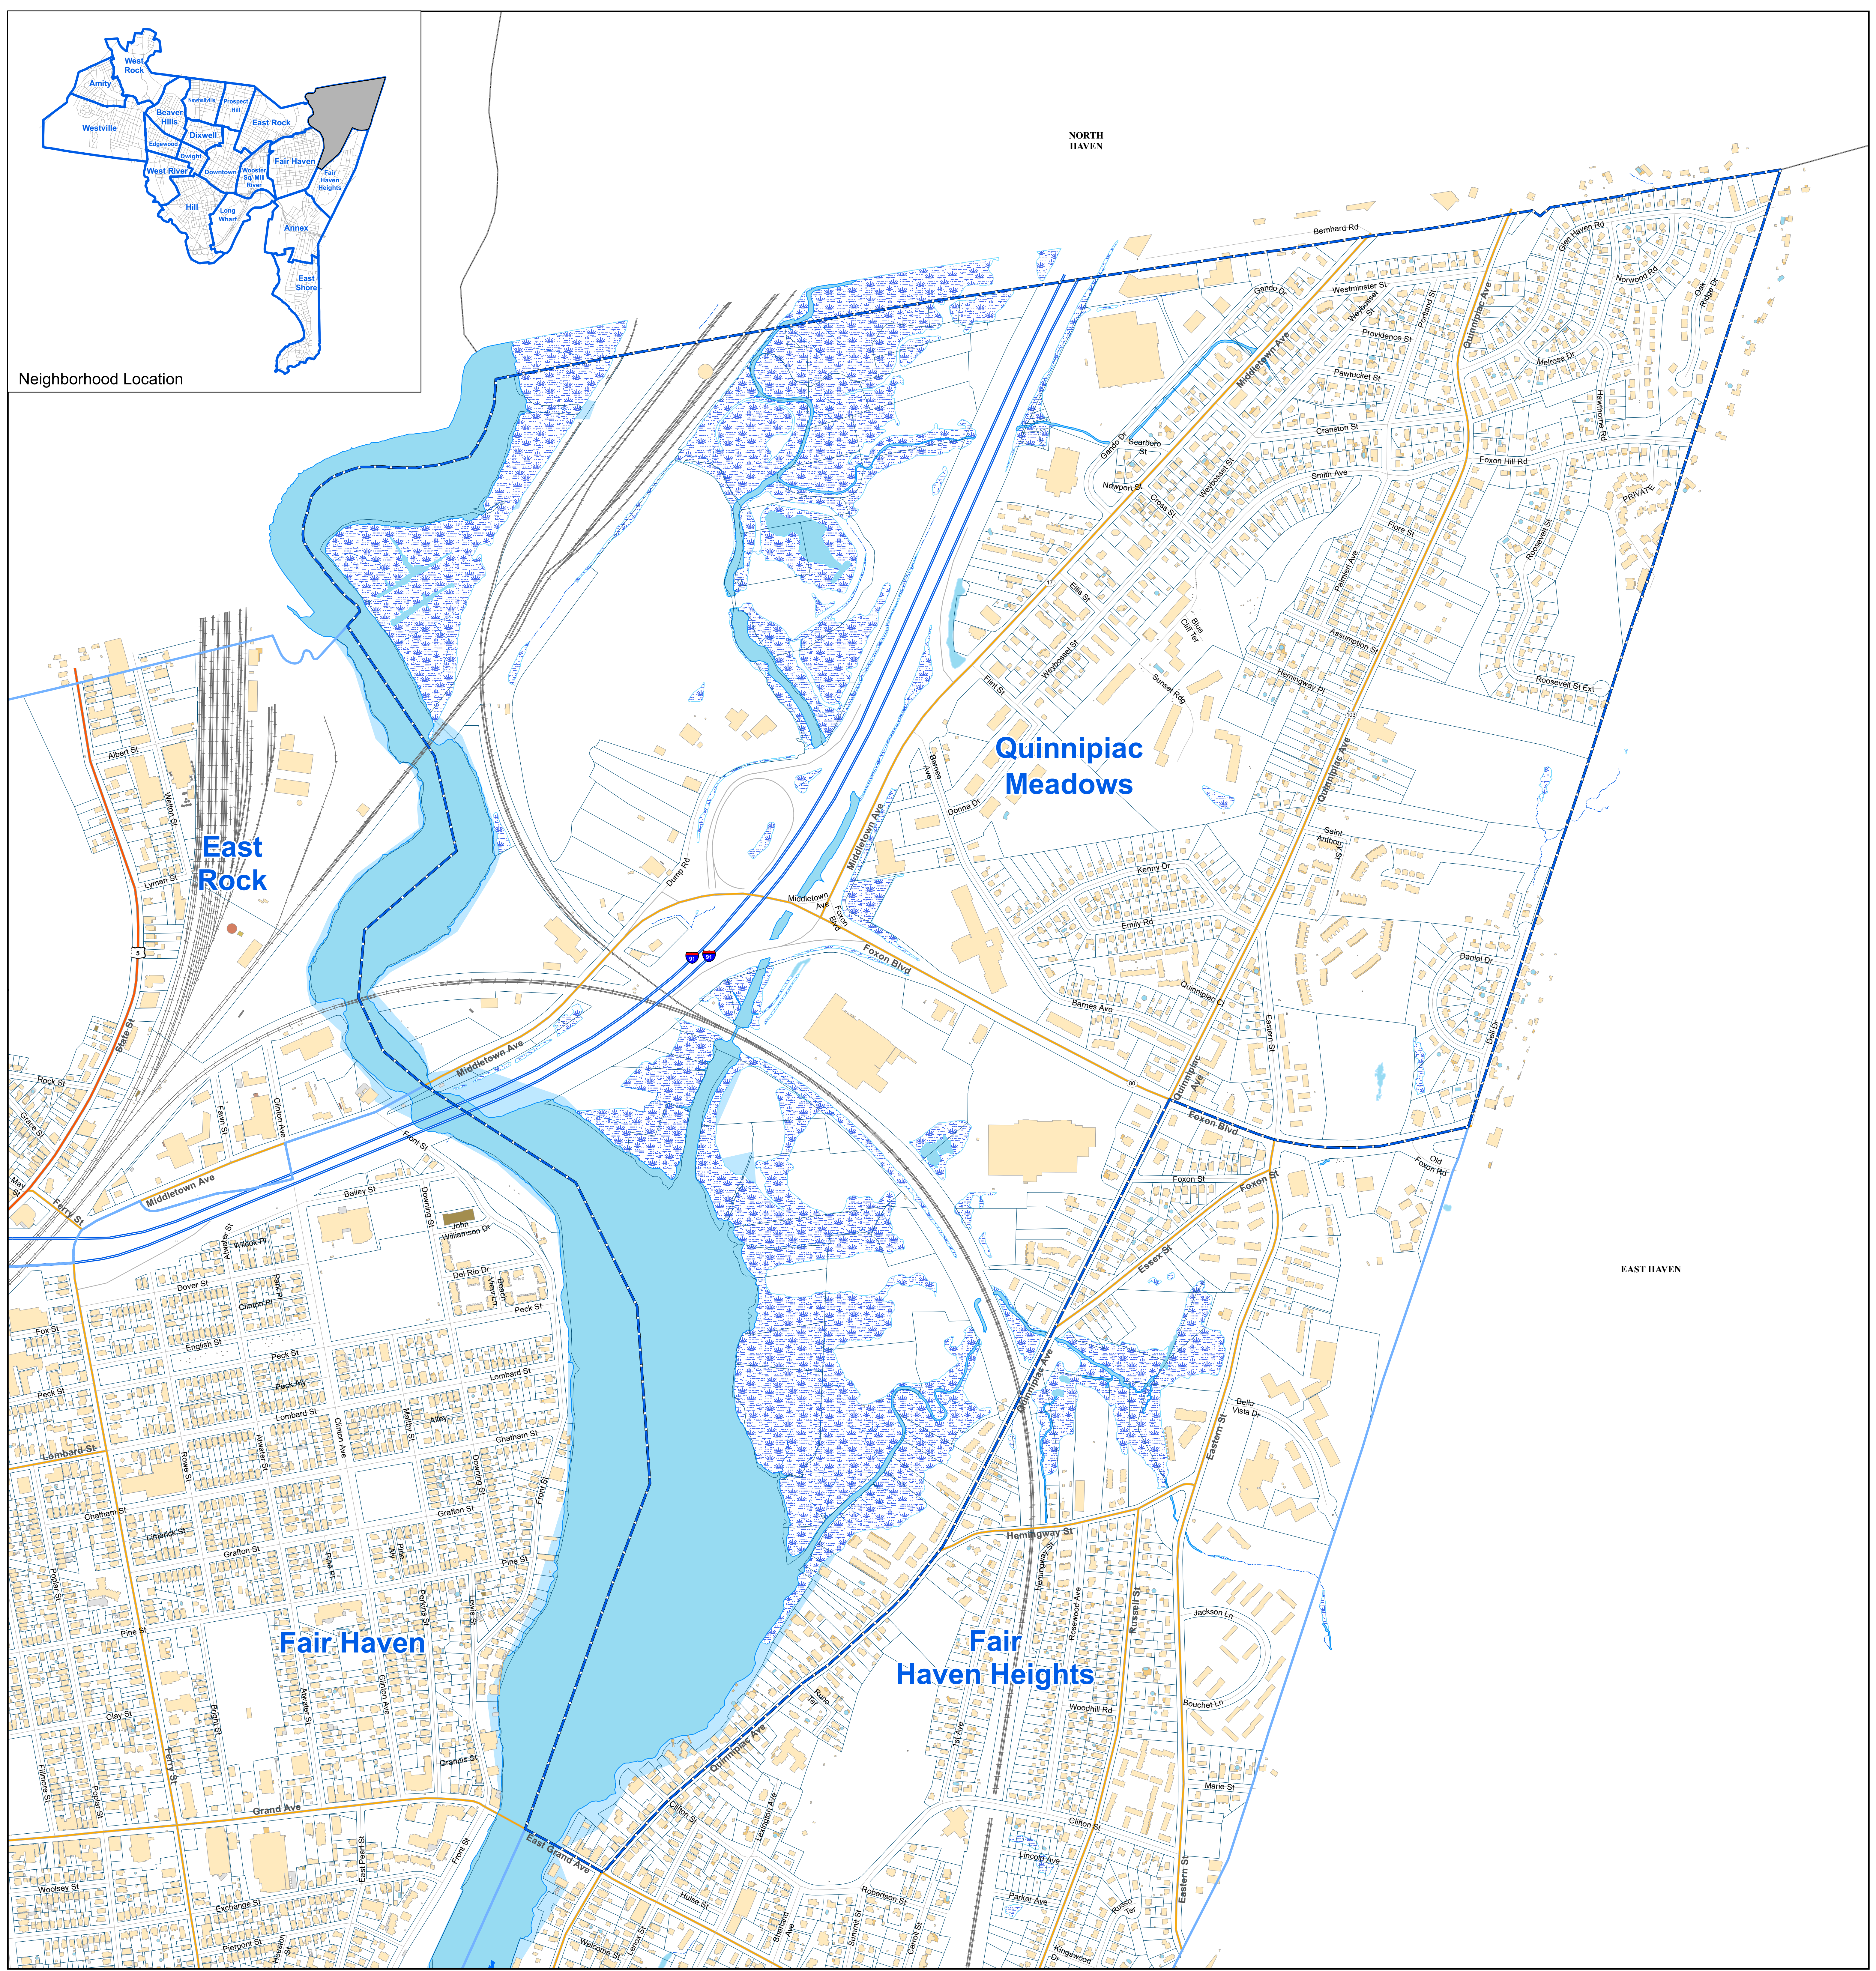

Neighborhood Location

City of New Haven, Connecticut
John DeStefano Jr., Mayor

Quinnipiac Meadows Neighborhood

Produced by the
Office of Information Technology
Geographic Information System

Legend	
	Neighborhood
	Lake / River
	Ocean
	Swamp
	Airport Boundary
	City Boundary
	Shoreline
	Building
	Foundation
	House Trailer
	Pool
	Ruins
	Silo
	Smokestack
	CementPad
	Deck
	FuelTank
	LoadingRamp
	Rocks/Boulders
	WaterTank
	Parcel Boundary Line
	Lake - Pond
	Shoreline
	River
	Stream
	Wetland
	Airport Runway
	Railroad
	city_boundary
	Limited Access
	Highway
	Major Road
	Local Road
	Minor Road
	Other Road
	Ramp

Data Location	
Server: GISDB-FS Database: NHMainGIS	Name: NHMainGIS.DBO.Airport_boundary
Name: NHMainGIS.DBO.Harbor_RiverText_14400	Name: NHMainGIS.DBO.CityBoundary_CTTowns
Name: NHMainGIS.DBO.Neighborhood_Analysis	Name: NHMainGIS.DBO.Shoreline
Name: NHMainGIS.DBO.Building_Polygon_2007	Name: NHMainGIS.DBO.Neighborhood_Analysis
Name: NHMainGIS.DBO.Geography_Polygon_2007	
Name: NHMainGIS.DBO.Parcel_2008_Line	
Name: NHMainGIS.DBO.HydrologyLine2007	
Name: NHMainGIS.DBO.CNH_StreetCenterlines	
Name: NHMainGIS.DBO.Airport_runway	
Name: NHMainGIS.DBO.UtilityLine_2007	
Name: NHMainGIS.DBO.CityBoundary_Line	
Name: NHMainGIS.DBO.HydrologyArea2007	

Data Source	
Streets - City of New Haven, 2012	
Railroads - GNHWPCA, Aerial Photography, 2007	
Neighborhoods - City Plan, 2002	

ATTENTION: DISCLAIMER

This map is intended for illustrative and Community-Based Planning processes. Every reasonable effort has been made to assure the accuracy of the map and data provided; nevertheless, some information may not be accurate. The City of New Haven assumes no responsibility arising from the use of this information.