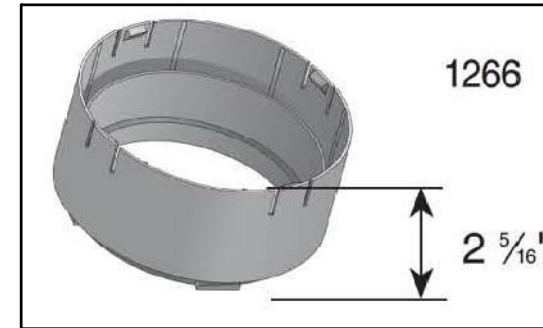

12" x 12" DOME GRATE
NOT TO SCALE

12" x 12" LOW PROFILE ADAPTOR
NOT TO SCALE

6" OFFSET UNIVERSAL OUTLET
NOT TO SCALE

MATERIAL: STYRENE
WEIGHT: 0.50 IBS.

CULTEC RECHARGER 280HD CHAMBER STORAGE = 6.079 CF/FT [0.565 m³/m]
INSTALLED LENGTH ADJUSTMENT = 1.0' [0.3048 m]
ALL RECHARGER 280HD HEAVY DUTY UNITS ARE MARKED WITH A COLORED STRIPE FORMED INTO THE PART ALONG THE LENGTH OF THE CHAMBER.
SIDE PORTAL ACCEPTS CULTEC HVLV FC-24 FEED CONNECTOR.

CULTEC RECHARGER 280HD HEAVY DUTY THREE VIEW
NOT TO SCALE

MODEL SHD

MODEL 280SHD STARTER UNITS ARE USED TO BEGIN A LINE.

MODEL EHD

MODEL 280EHD END UNITS ARE USED TO END THE LENGTH OF A LINE.