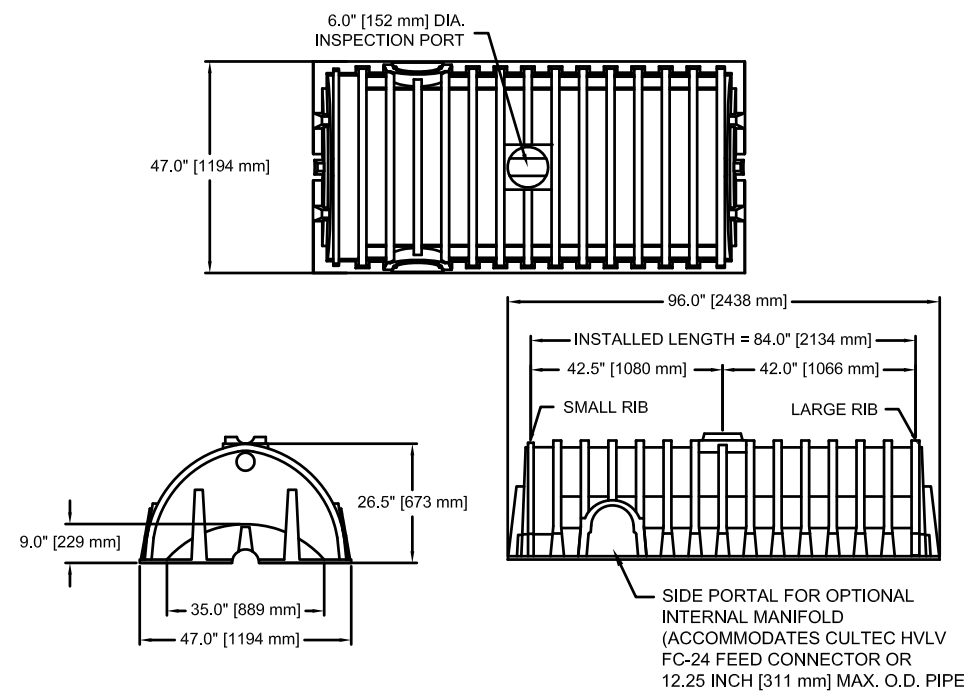

12" x 12" DOME GRATE
NOT TO SCALE

12" x 12" LOW PROFILE ADAPTOR
NOT TO SCALE

6" OFFSET UNIVERSAL OUTLET
NOT TO SCALE

MATERIAL: STYRENE
WEIGHT: 0.50 IBS.

CULTEC RECHARGER 280HD CHAMBER STORAGE = 6.079 CF/FT [0.565 m³/m]
INSTALLED LENGTH ADJUSTMENT = 1.0' [0.3048 m]
ALL RECHARGER 280HD HEAVY DUTY UNITS ARE MARKED WITH A COLORED STRIPE FORMED INTO THE PART ALONG THE LENGTH OF THE CHAMBER.
SIDE PORTAL ACCEPTS CULTEC HVLV FC-24 FEED CONNECTOR.

CULTEC RECHARGER 280HD HEAVY DUTY THREE VIEW
NOT TO SCALE

MODEL SHD

MODEL 280SHD STARTER UNITS ARE USED TO BEGIN A LINE.

MODEL EHD

MODEL 280EHD END UNITS ARE USED TO END THE LENGTH OF A LINE.