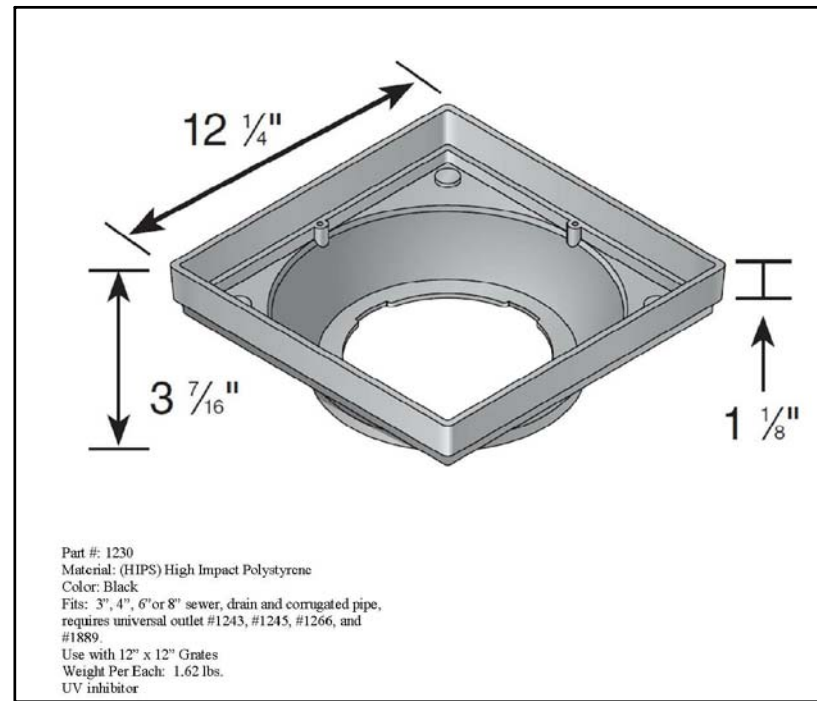

12" x 12" DOME GRATE
NOT TO SCALE

12" x 12" LOW PROFILE ADAPTOR
NOT TO SCALE

6" OFFSET UNIVERSAL OUTLET
NOT TO SCALE

MATERIAL: STYRENE
WEIGHT: 0.50 IBS.

CULTEC RECHARGER 280HD CHAMBER STORAGE = 6.079 CF/FT [0.565 m³/m]
INSTALLED LENGTH ADJUSTMENT = 1.0' [0.3048 m]
ALL RECHARGER 280HD HEAVY DUTY UNITS ARE MARKED WITH A COLORED STRIPE FORMED INTO THE PART ALONG THE LENGTH OF THE CHAMBER.
SIDE PORTAL ACCEPTS CULTEC HVLV FC-24 FEED CONNECTOR.

CULTEC RECHARGER 280HD HEAVY DUTY THREE VIEW
NOT TO SCALE

MODEL SHD

MODEL 280SHD STARTER UNITS ARE USED TO BEGIN A LINE.

MODEL EHD

MODEL 280EHD END UNITS ARE USED TO END THE LENGTH OF A LINE.