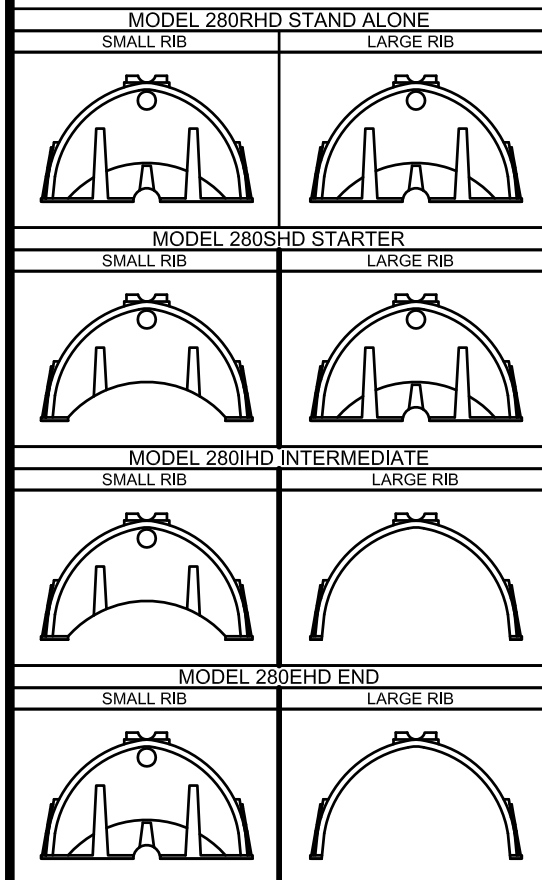

12" x 12" DOME GRATE
NOT TO SCALE

12" x 12" LOW PROFILE ADAPTOR
NOT TO SCALE

6" OFFSET UNIVERSAL OUTLET
NOT TO SCALE

MATERIAL: STYRENE
WEIGHT: 0.50 IBS.

CULTEC RECHARGER 280HD CHAMBER STORAGE = 6.079 CF/FT [0.565 m³/m]
INSTALLED LENGTH ADJUSTMENT = 1.0' [0.3048 m]
ALL RECHARGER 280HD HEAVY DUTY UNITS ARE MARKED WITH A COLORED STRIPE FORMED INTO THE PART ALONG THE LENGTH OF THE CHAMBER.
SIDE PORTAL ACCEPTS CULTEC HVLV FC-24 FEED CONNECTOR.

CULTEC RECHARGER 280HD HEAVY DUTY THREE VIEW
NOT TO SCALE

MODEL SHD

MODEL 280SHD STARTER UNITS ARE USED TO BEGIN A LINE.

MODEL EHD

MODEL 280EHD END UNITS ARE USED TO END THE LENGTH OF A LINE.